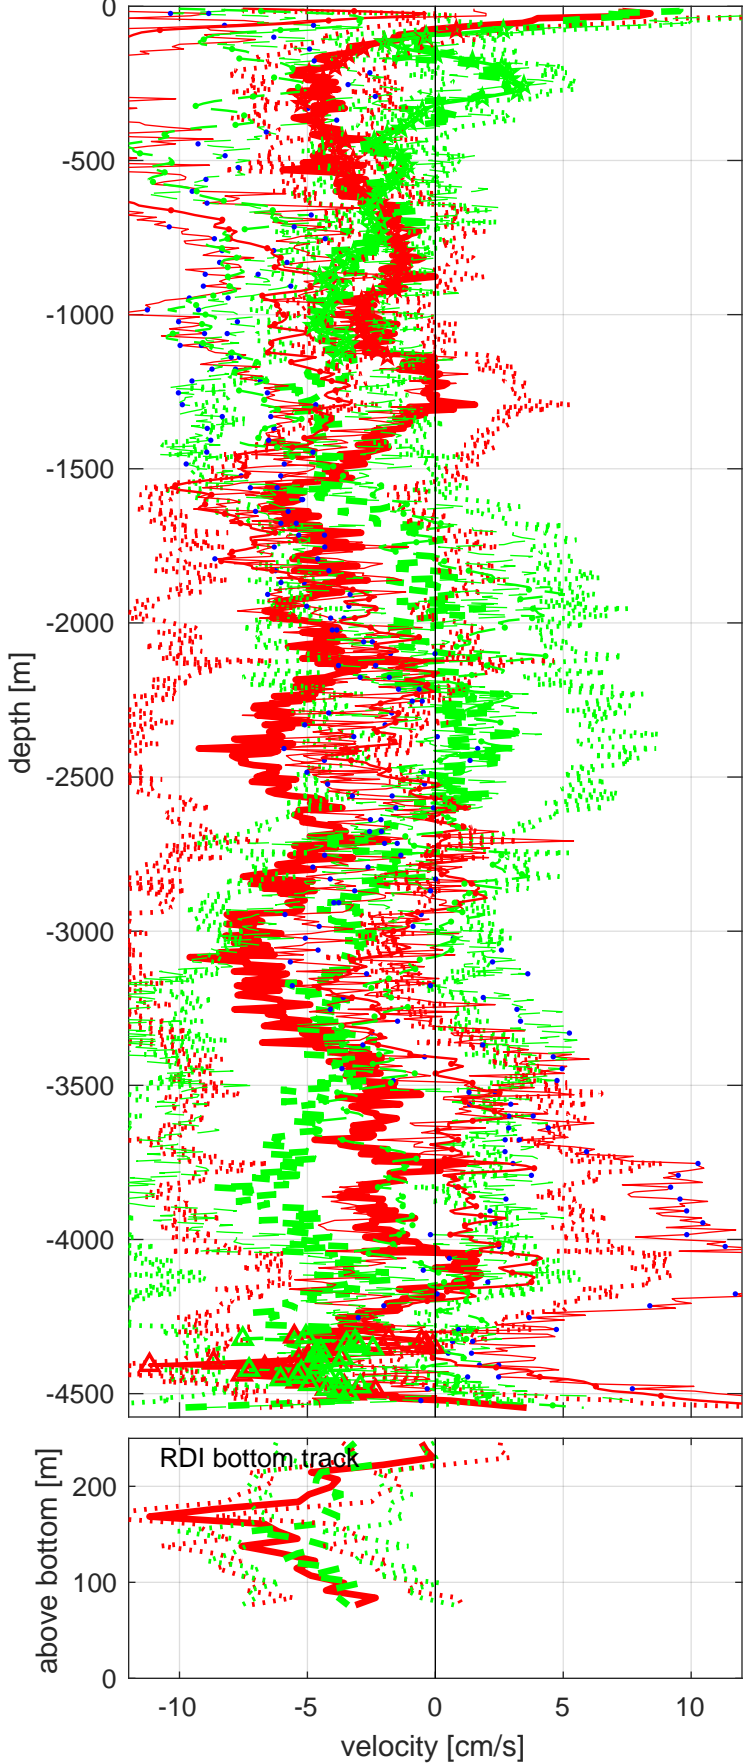

# Station : S4P station #92 (V8) Figure 1

U(-) V(--); blue dots down cast; dotted shear; pentagon SADCP

Start: 66°S 59.9976' 112°W 54.3024'

26-Apr-2018 02:48:54

End: 66°S 59.9868' 112°W 54.2590'

26-Apr-2018 06:47:34

u-mean: -4 [cm/s] v-mean -3 [cm/s]

binsize do: 8 [m] binsize up: 8 [m]

mag. deviation 44.2

wdiff: 0.2 pglim: 0 elim 0.5

bar:1.0 bot:1.0 sad:1.0

weightmin 0.1 weightpower: 1.0

max depth: 4568 [m] bottom: 4576 [m]