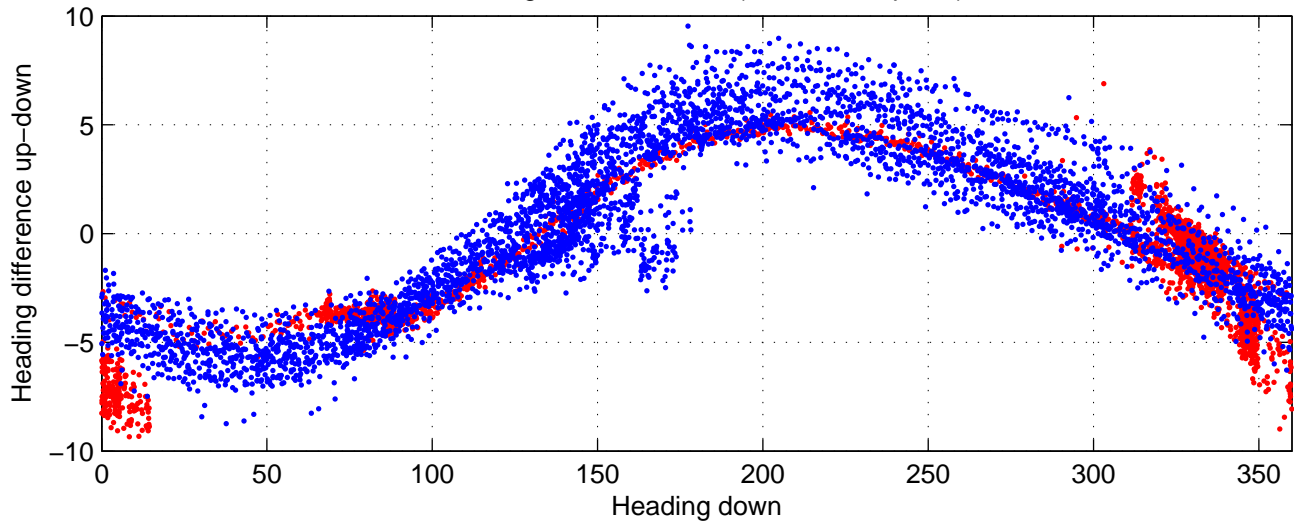

rh11781 (LADCP #191; V5) Figure 6

Heading offset : 88.4426 (r/b: down-/upcast)

Pitch offset : -0.78192

Roll offset : -1.5231