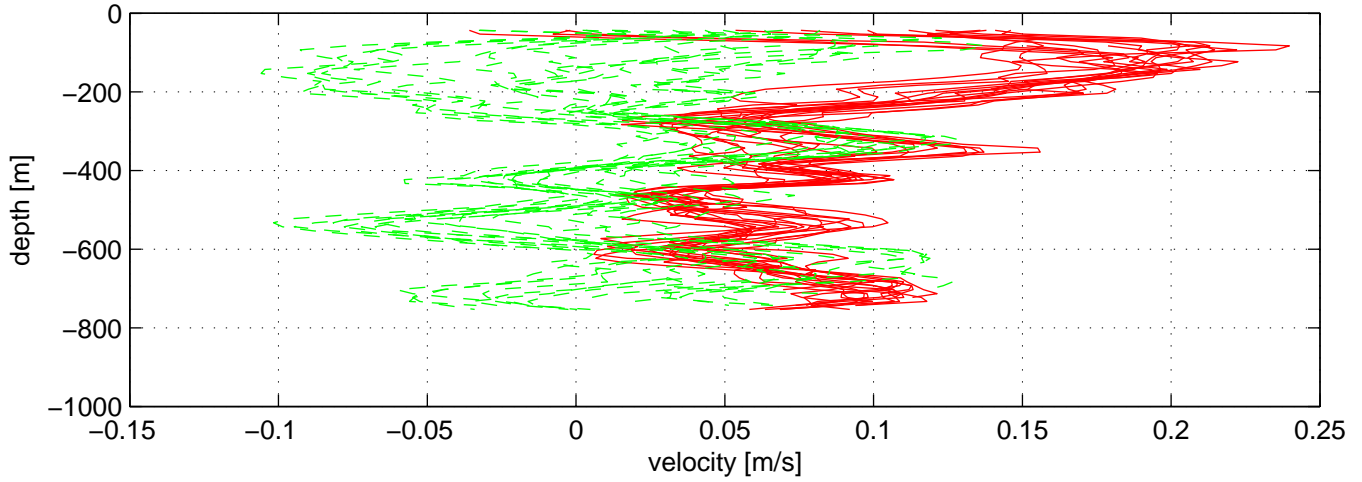

P16N station #145 (V7)

SADCP U(-r) and V(--g) profiles

ship nav (g.) start (bp) end (kp) SADCP (rp)