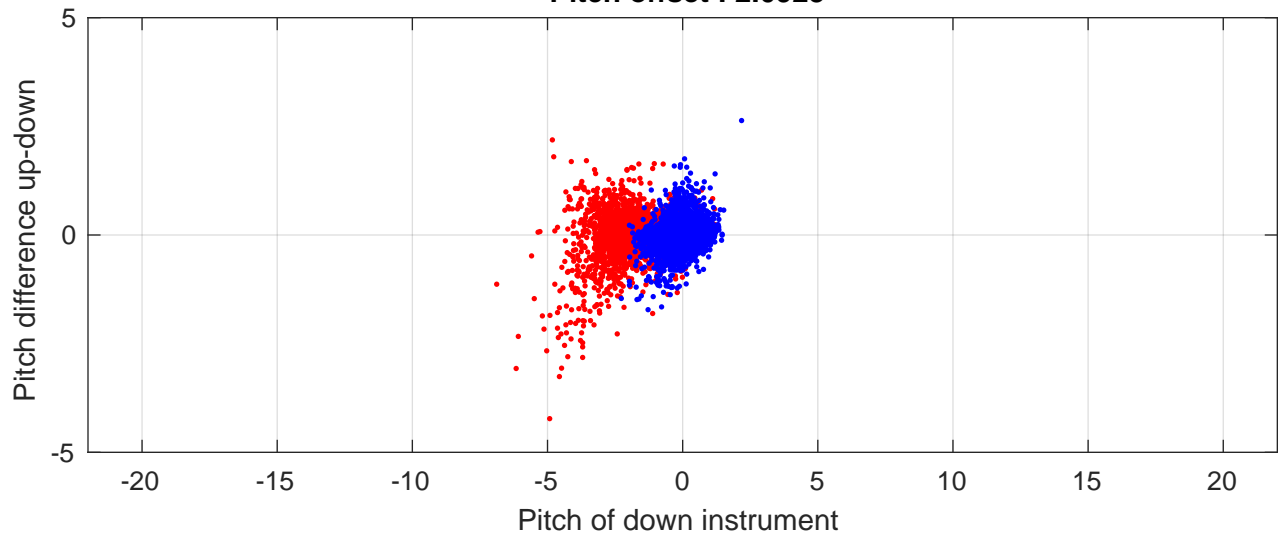

S4P station #44 (V8) Figure 6

Heading offset : -89.8235 (r/b: down/upcast)

Pitch offset : 2.0923

Roll offset : -2.6961