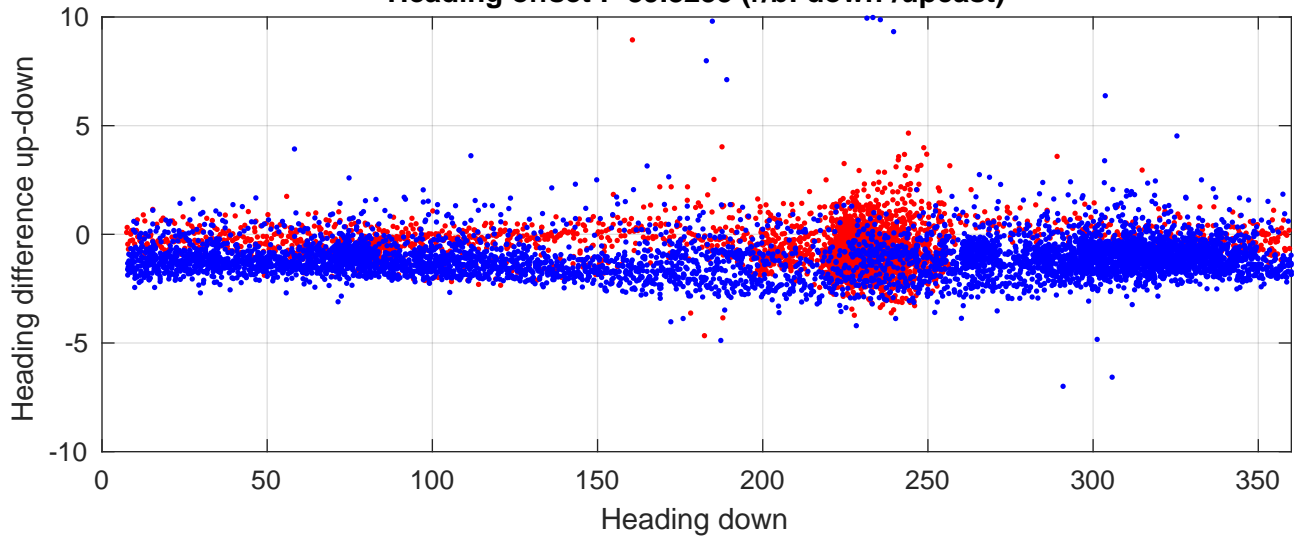

S4P station #44 (V8) Figure 6

Heading offset : -89.8235 (r/b: down/upcast)

Pitch offset : 2.0923

Roll offset : -2.6961