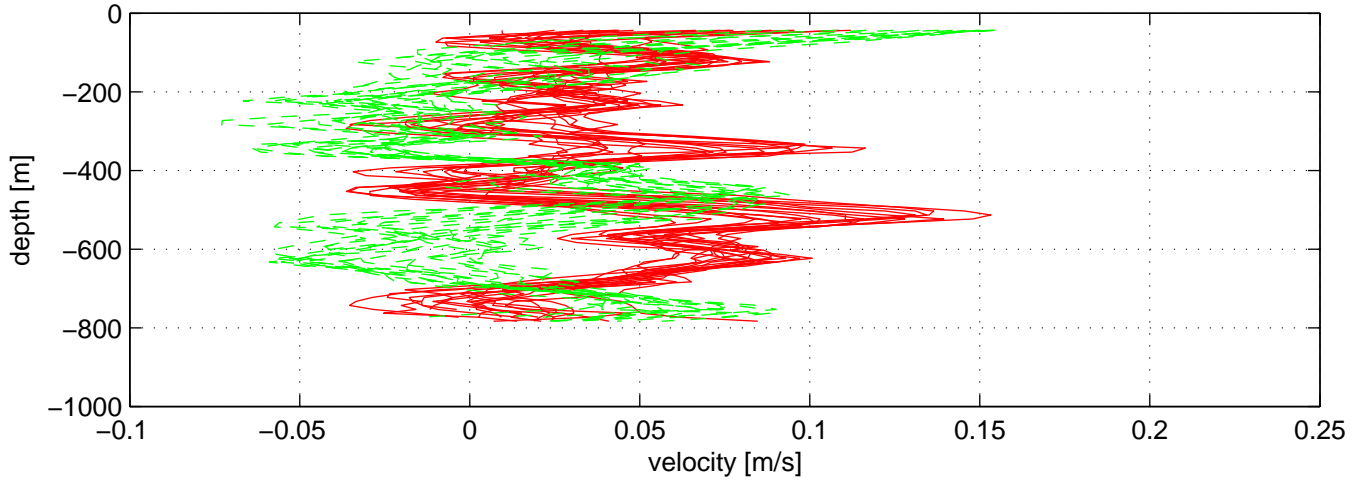

P16N station #137 (V7)

SADCP U(-r) and V(--g) profiles

ship nav (g.) start (bp) end (kp) SADCP (rp)