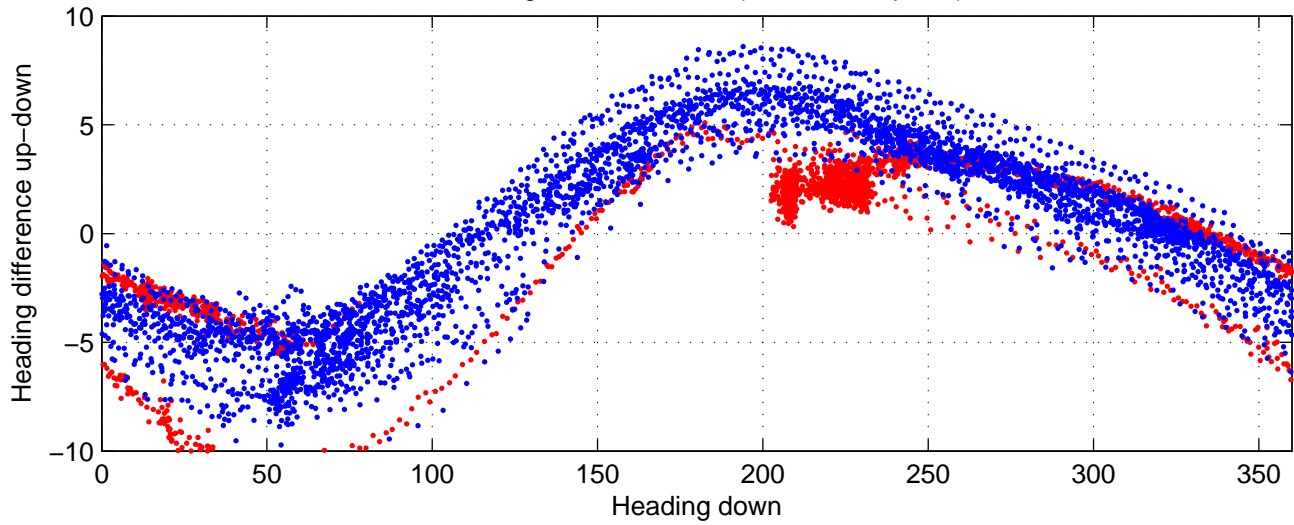

rh11421 (LADCP #154; V5) Figure 6

Heading offset : 88.7702 (r/b: down-/upcast)

Pitch offset : -0.93887

Roll offset : -1.2972