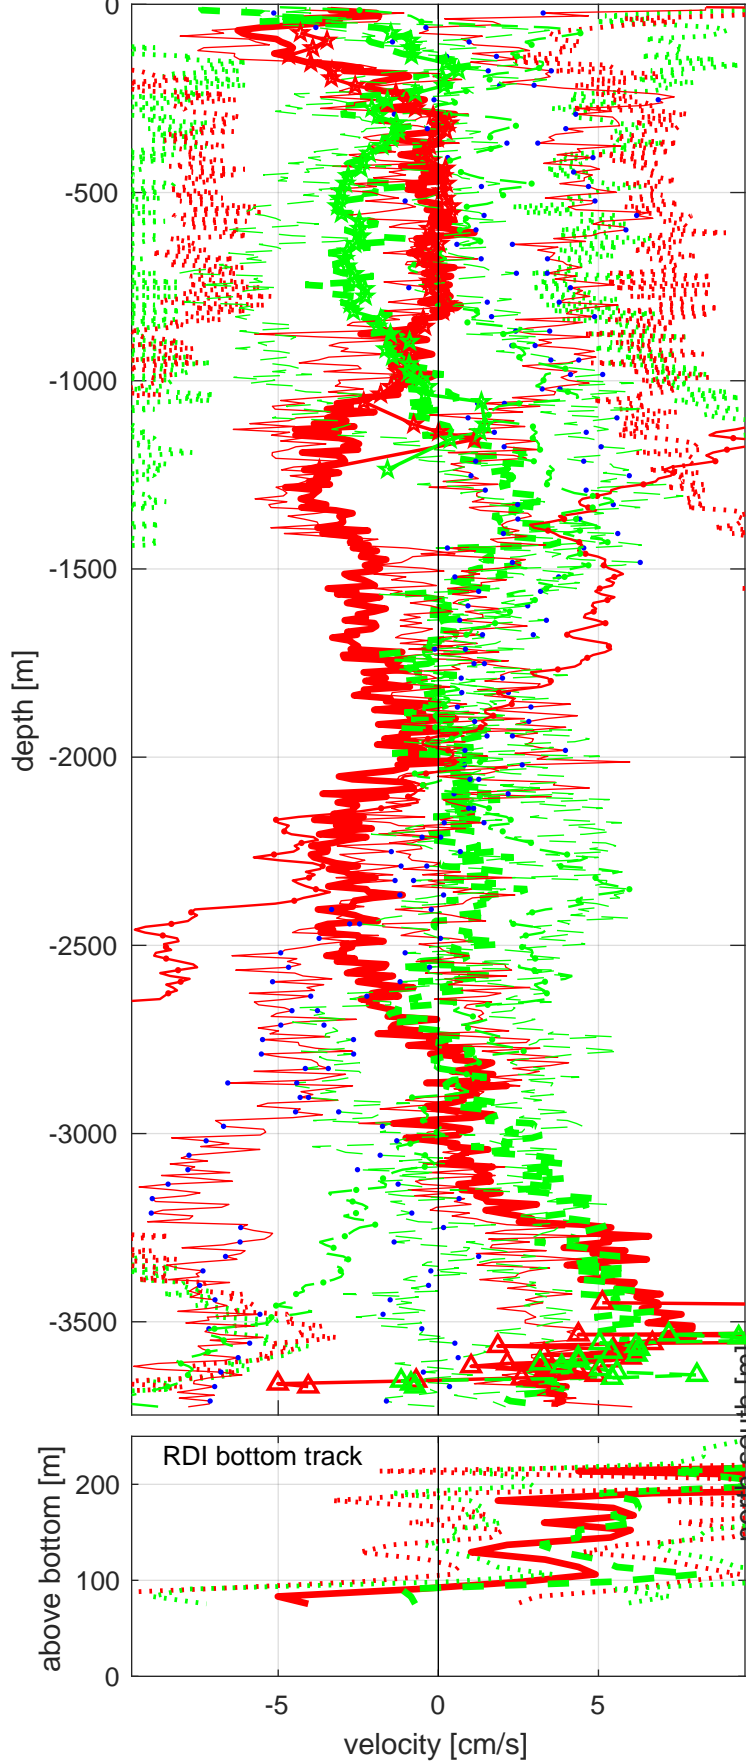

Station : S4P station #38 (V8) Figure 1

U(-) V(--); blue dots down cast; dotted shear; pentagon SADCP

Start: 74°S 59.6124' 150°W 0.5184'

03-Apr-2018 14:28:36

End: 74°S 59.9688' 150°W 6.9396'

03-Apr-2018 17:58:29

u-mean: -1 [cm/s] v-mean 1 [cm/s]

binsize do: 8 [m] binsize up: 8 [m]

mag. deviation 80.8

wdiff: 0.2 pglim: 0 elim 0.5

bar:1.0 bot:1.0 sad:1.0

weightmin 0.1 weightpower: 1.0

max depth: 3740 [m] bottom: 3748 [m]