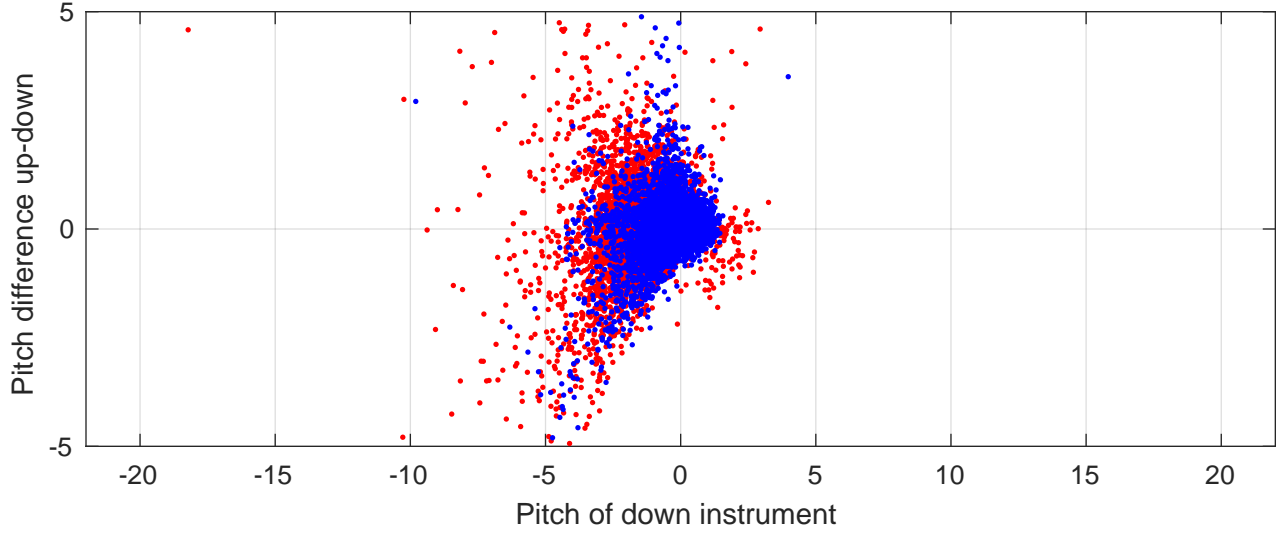

S4P station #114 (V8) Figure 6

Heading offset : -88.7696 (r/b: down/upcast)

Pitch offset : 1.9077

Roll offset : -3.1717