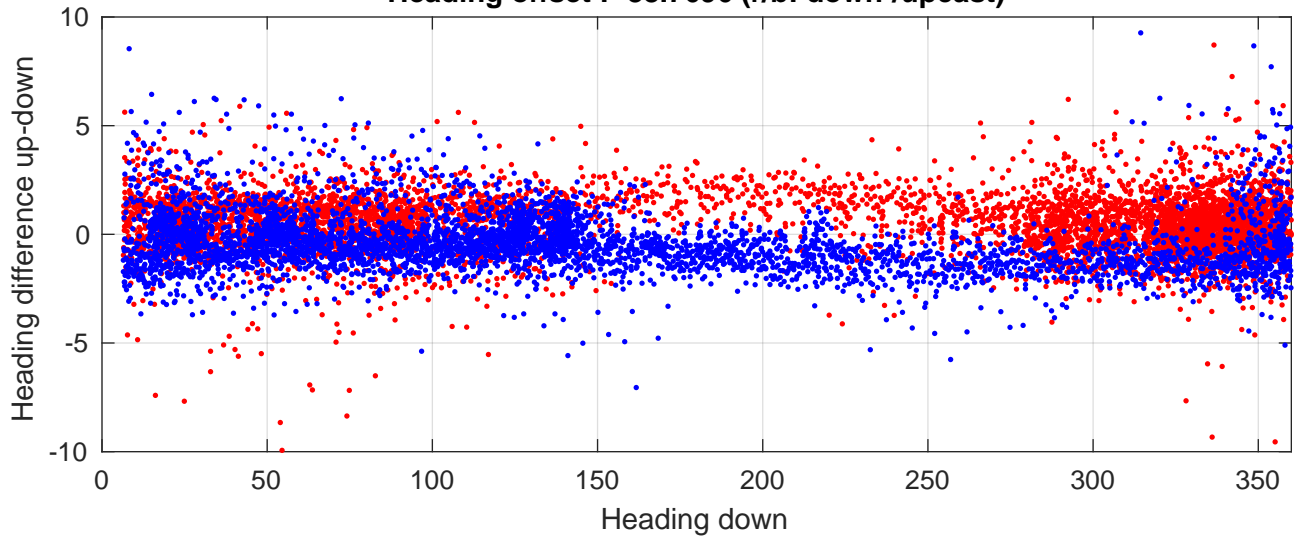

S4P station #114 (V8) Figure 6

Heading offset : -88.7696 (r/b: down/upcast)

Pitch offset : 1.9077

Roll offset : -3.1717