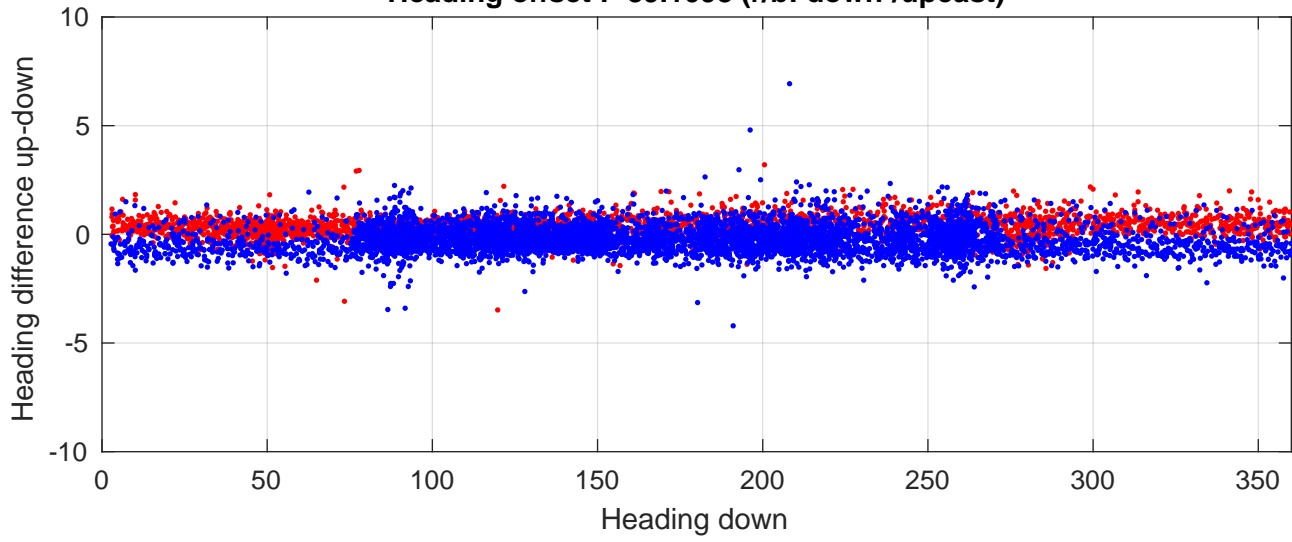

S4P station #25 (V8) Figure 6

Heading offset : -89.1098 (r/b: down/upcast)

Pitch offset : 2.1131

Roll offset : -2.6364