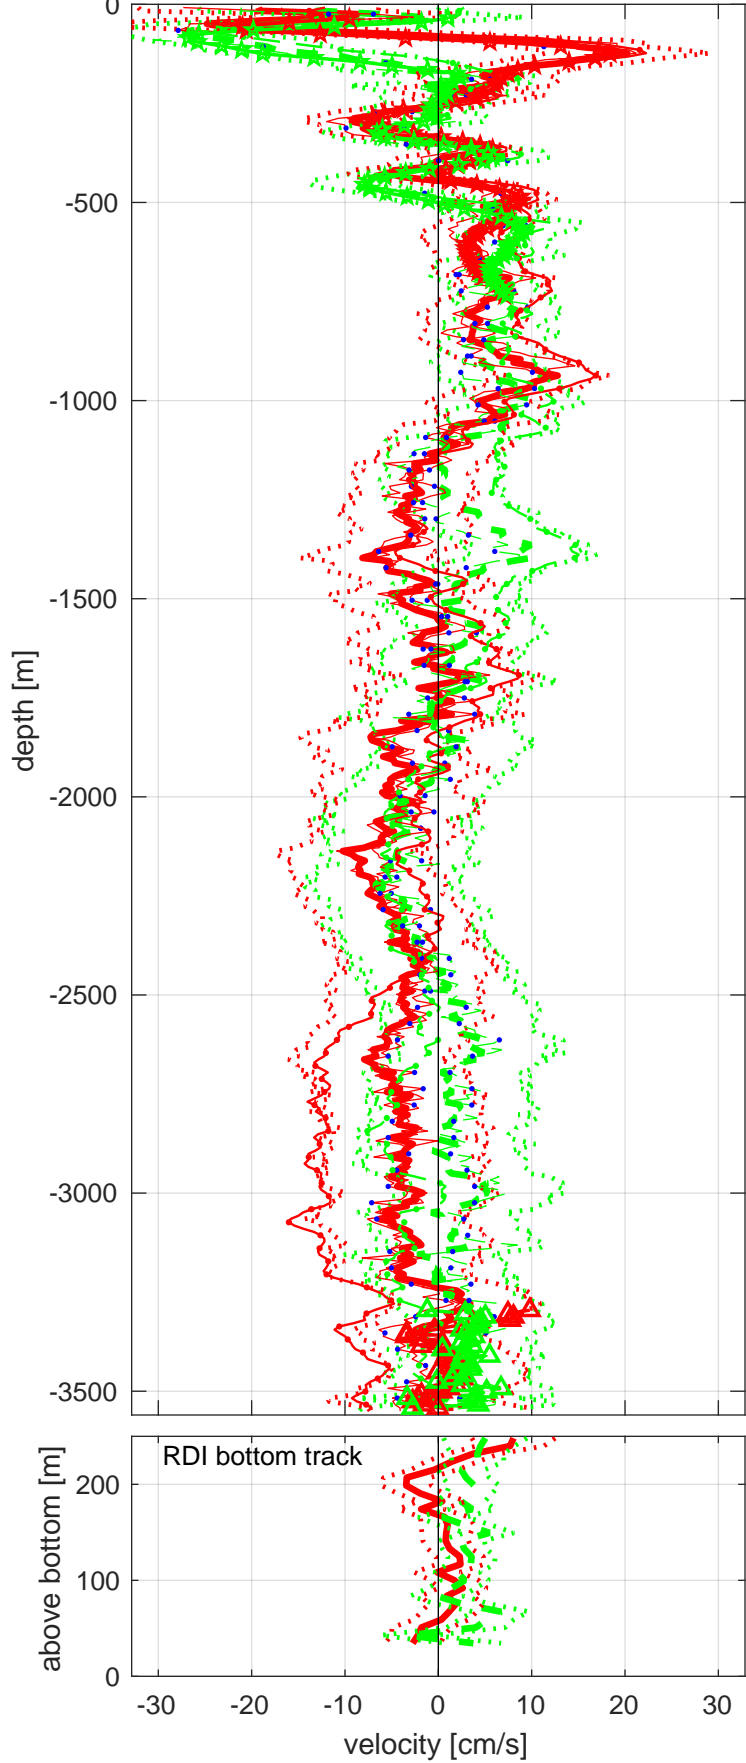

Station : I7N station #51 (V2) Figure 1

U(-) V(--); blue dots down cast; dotted shear; pentagon SADCP

Start: 8°S 54.7464' 51°E 53.8608'

12-May-2018 02:04:22

End: 8°S 54.7536' 51°E 53.8915'

12-May-2018 04:45:29

u-mean: -1 [cm/s] v-mean 1 [cm/s]

binsize do: 8 [m] binsize up: 8 [m]

mag. deviation -6.8

wdiff: 0.2 pglim: 0 elim 0.5

bar:1.0 bot:1.0 sad:1.0

weightmin 0.1 weightpower: 1.0

max depth: 3554 [m] bottom: 3560 [m]