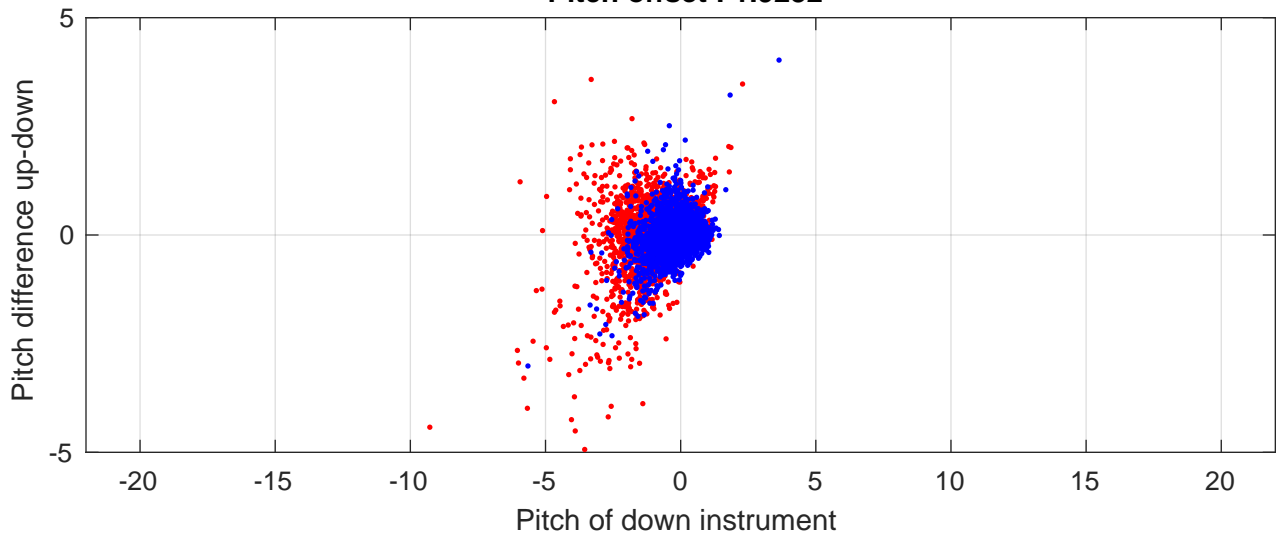

S4P station #63 (V8) Figure 6

Heading offset : -88.9104 (r/b: down/upcast)

Pitch offset : 1.9232

Roll offset : -3.0237