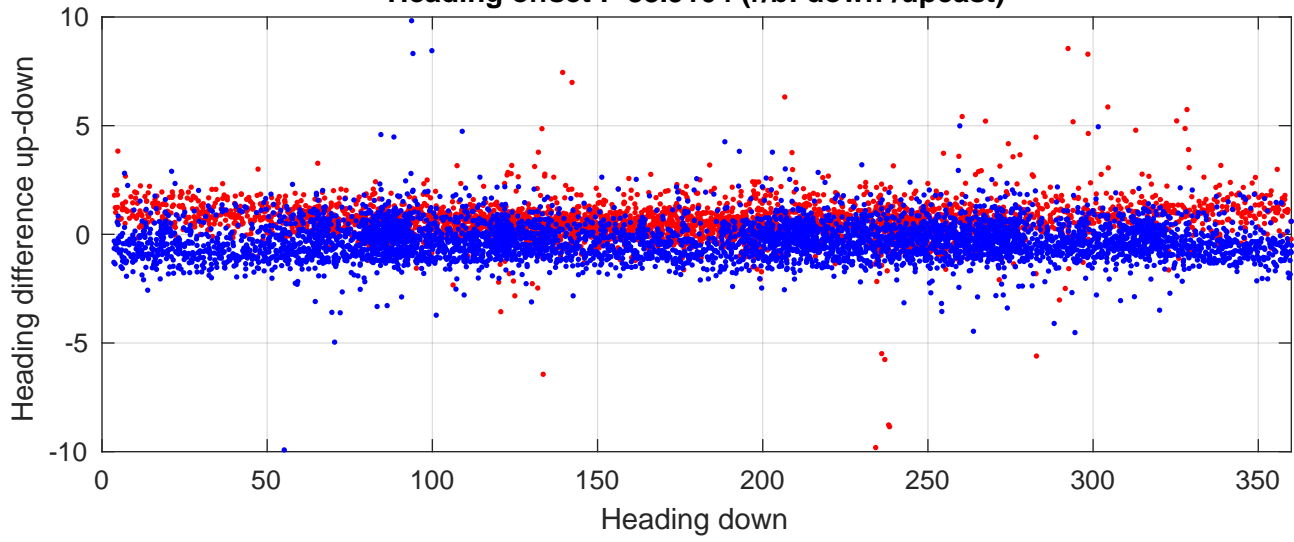

S4P station #63 (V8) Figure 6

Heading offset : -88.9104 (r/b: down/upcast)

Pitch offset : 1.9232

Roll offset : -3.0237