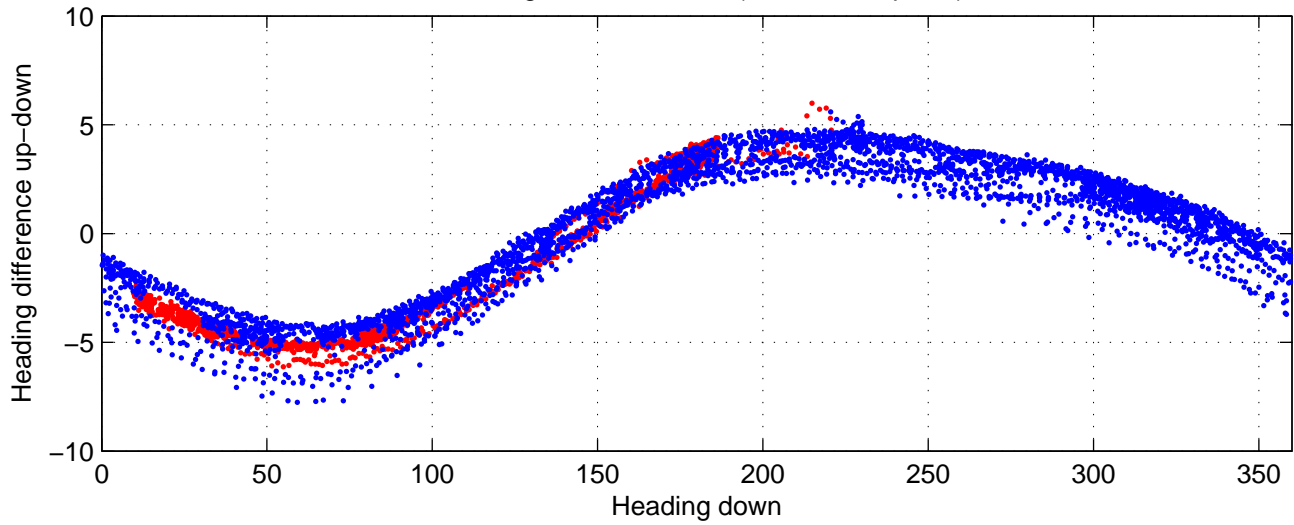

rh10741 (LADCP #082; V5) Figure 6

Heading offset : 88.5311 (r/b: down-/upcast)

Pitch offset : -0.86433

Roll offset : -0.92747