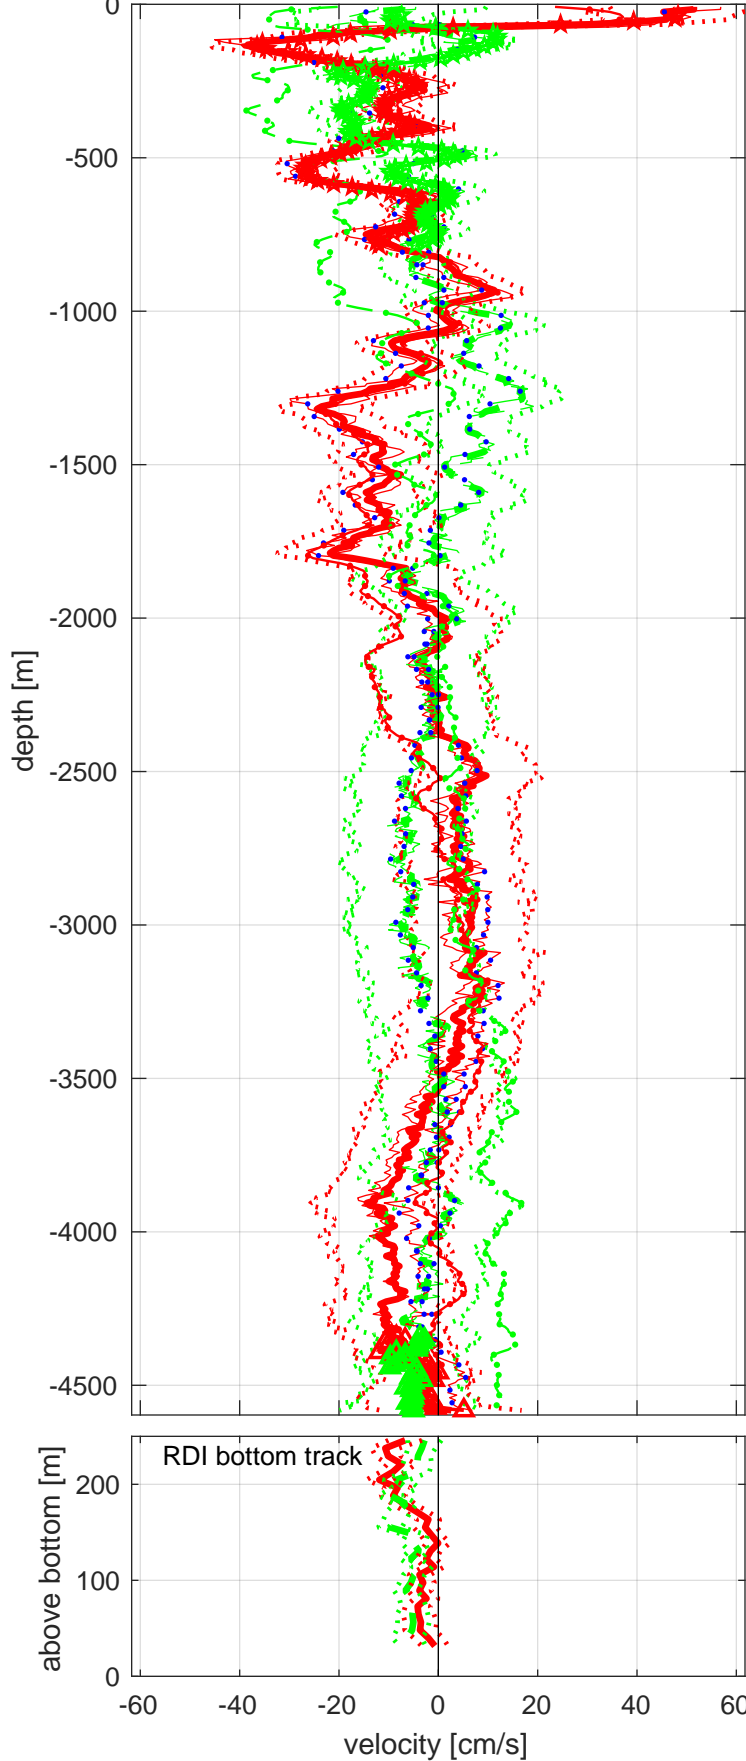

# Station : I7N station #77 (V2) Figure 1

U(-) V(--); blue dots down cast; dotted shear; pentagon SADCP

Start: 0°N 14.8260' 57°E 16.8438'

22-May-2018 15:50:15

End: 0°N 14.8848' 57°E 16.7064'

22-May-2018 19:16:04

u-mean: -4 [cm/s] v-mean -2 [cm/s]

binsize do: 8 [m] binsize up: 8 [m]

mag. deviation -3.2

wdiff: 0.2 pglim: 0 elim 0.5

bar:1.0 bot:1.0 sad:1.0

weightmin 0.1 weightpower: 1.0

max depth: 4590 [m] bottom: 4597 [m]