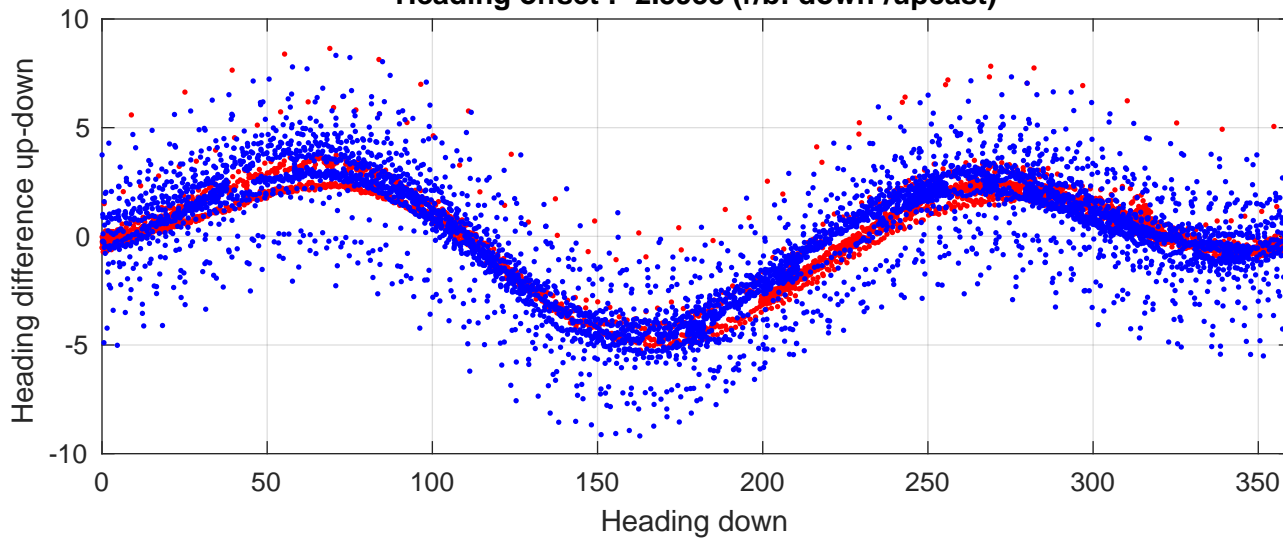

# I7N station #96 (V2) Figure 6

Heading offset : -2.3938 (r/b: down-/upcast)

Pitch offset : 0.070441

Roll offset : 0.77283