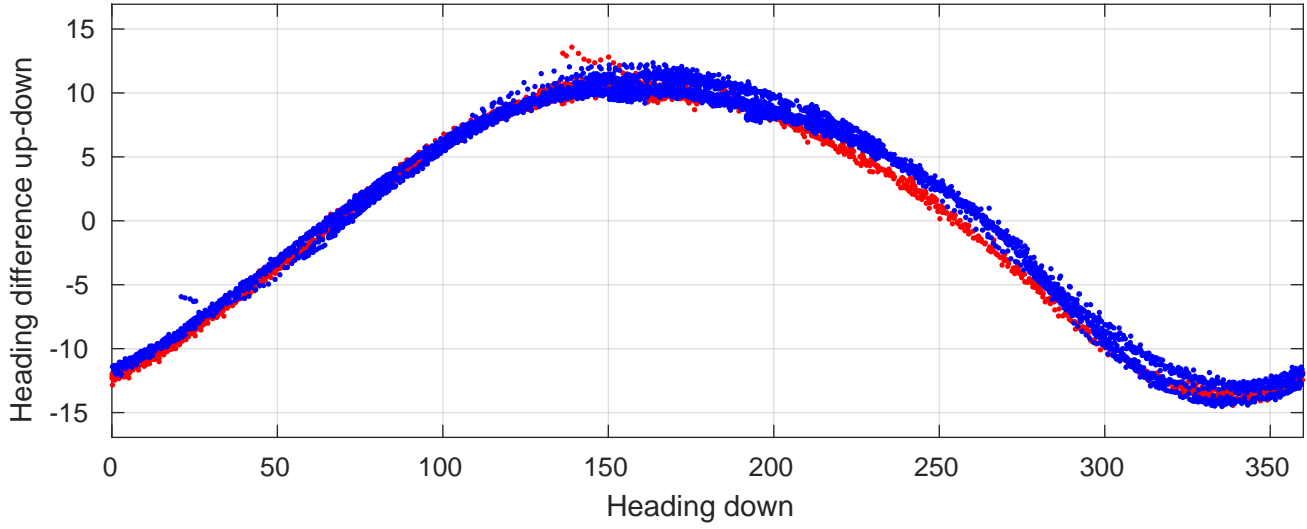

P06 station #242 (V2) Figure 6

Heading offset : 158.771 (r/b: down-/upcast)

Pitch offset : -0.38975

Roll offset : -0.66187