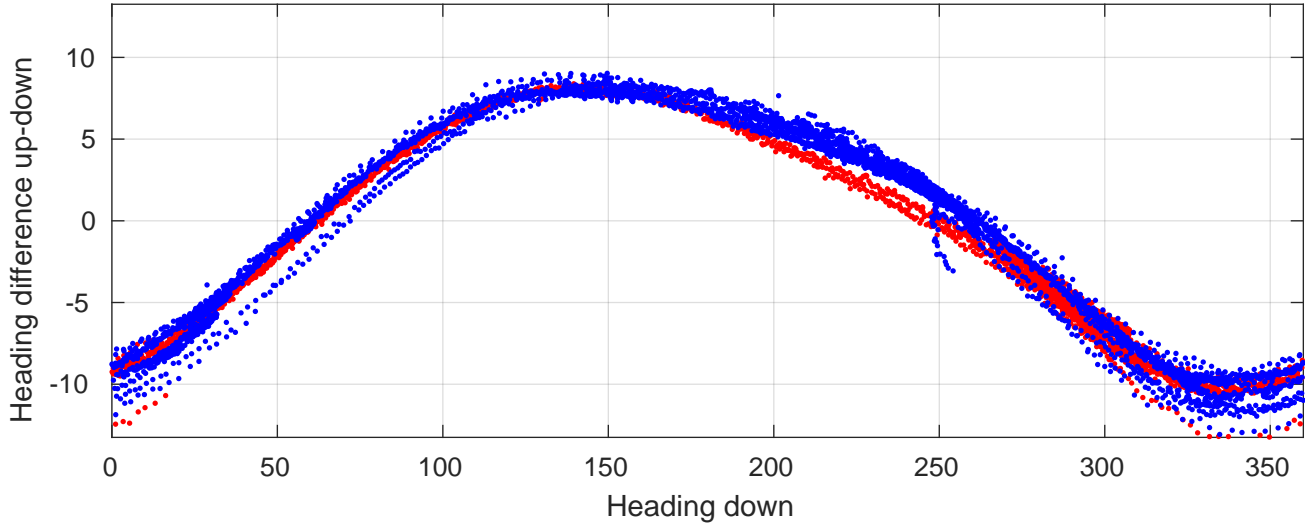

P06 station #193 (V2) Figure 6

Heading offset : 158.4356 (r/b: down-/upcast)

Pitch offset : -0.35963

Roll offset : -0.47734