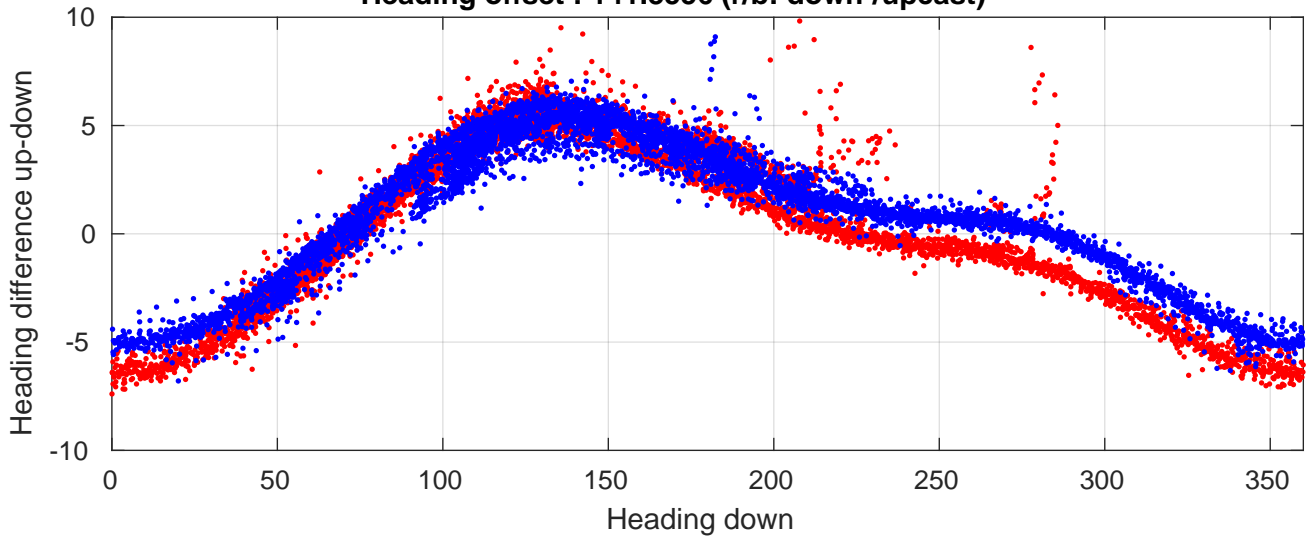

P06 station #121 (V2) Figure 6

Heading offset : 141.3556 (r/b: down-/upcast)

Pitch offset : -0.40164

Roll offset : -0.89184