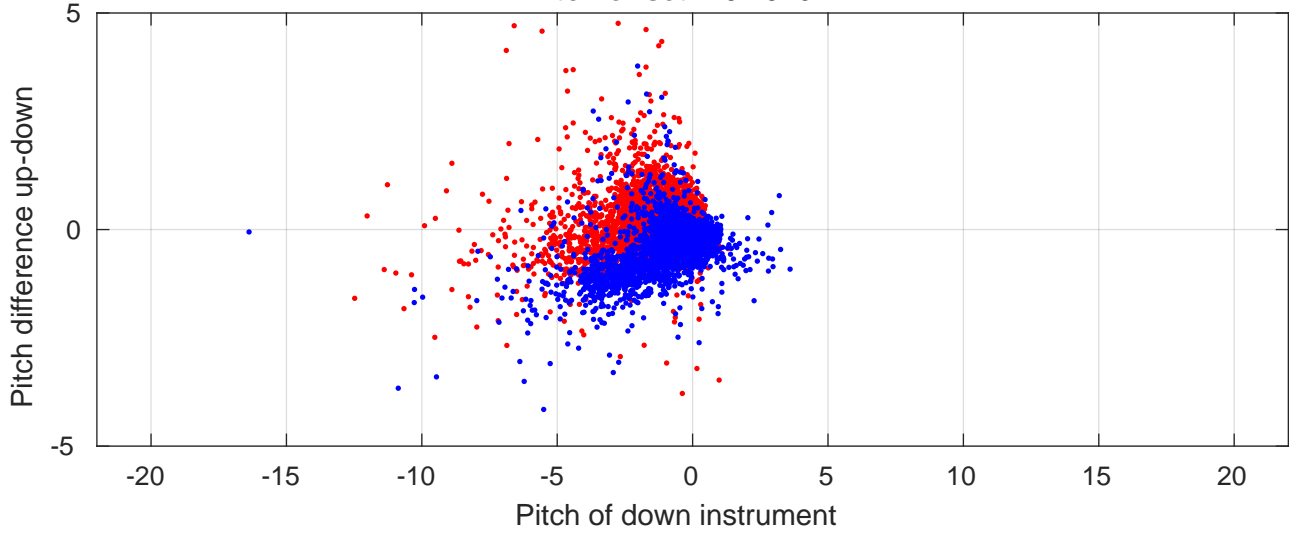

P06 station #121 (V2) Figure 6

Heading offset : 141.3556 (r/b: down-/upcast)

Pitch offset : -0.40164

Roll offset : -0.89184