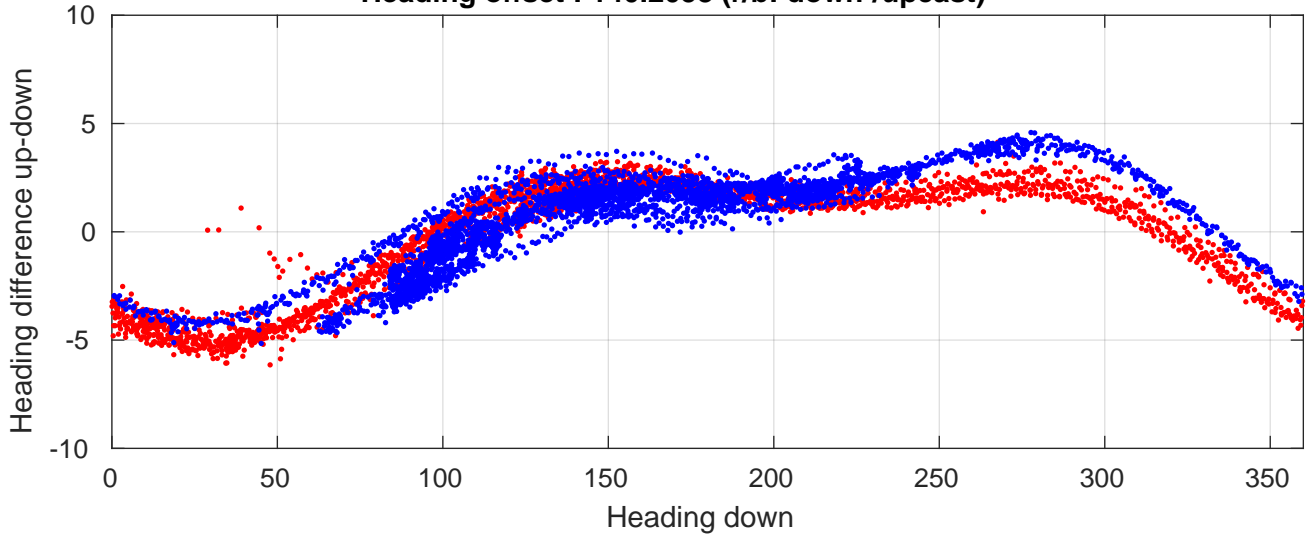

P06 station #56 (V2) Figure 6

Heading offset : 140.2058 (r/b: down-/upcast)

Pitch offset : 0.32959

Roll offset : -0.6668