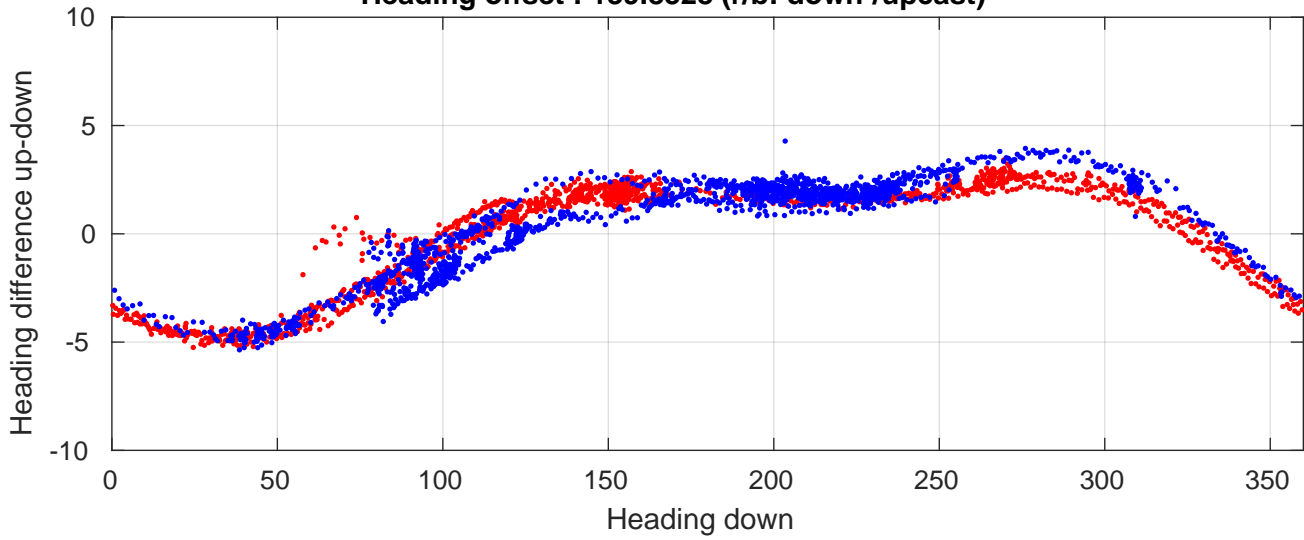

# P06 station #49 (V2) Figure 6

Heading offset : 139.8328 (r/b: down-/upcast)

Pitch offset : 0.89614

Roll offset : -0.25022