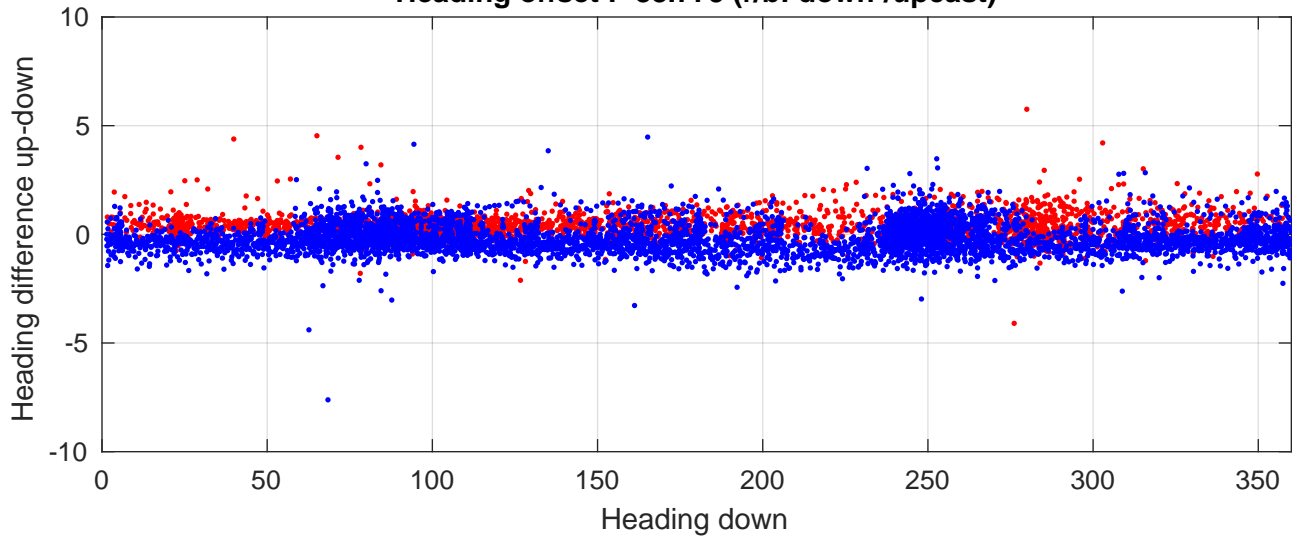

# S4P station #86 (V8) Figure 6

Heading offset : -88.775 (r/b: down-/upcast)

Pitch offset : 2.1038

Roll offset : -2.7192