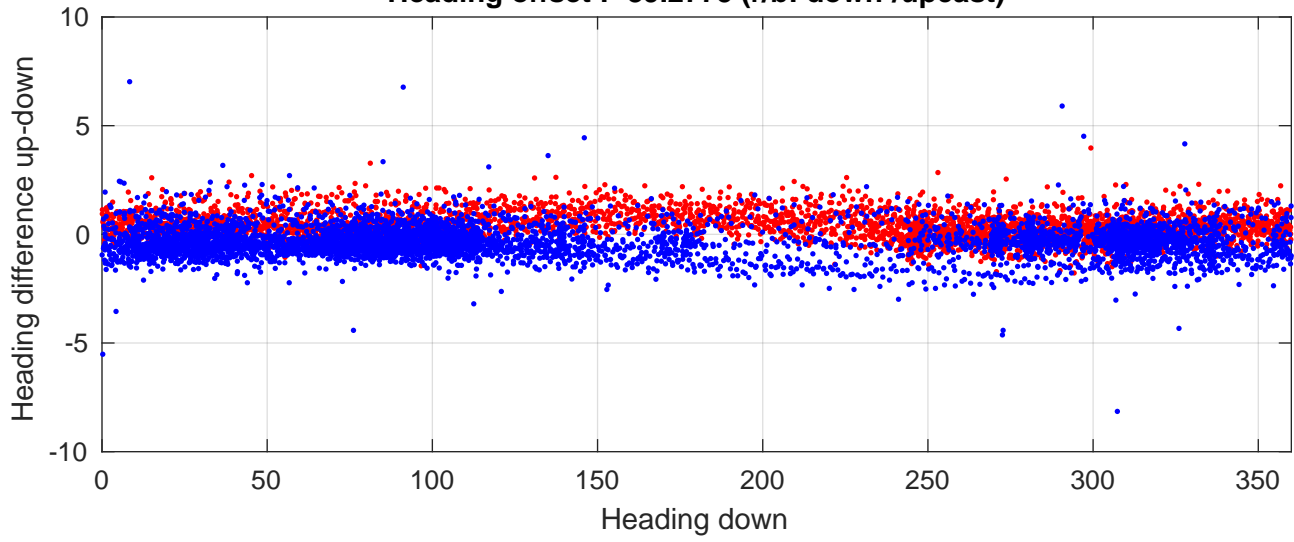

# S4P station #67 (V8) Figure 6

Heading offset : -89.2775 (r/b: down/upcast)

Pitch offset : 2.1163

Roll offset : -2.6319