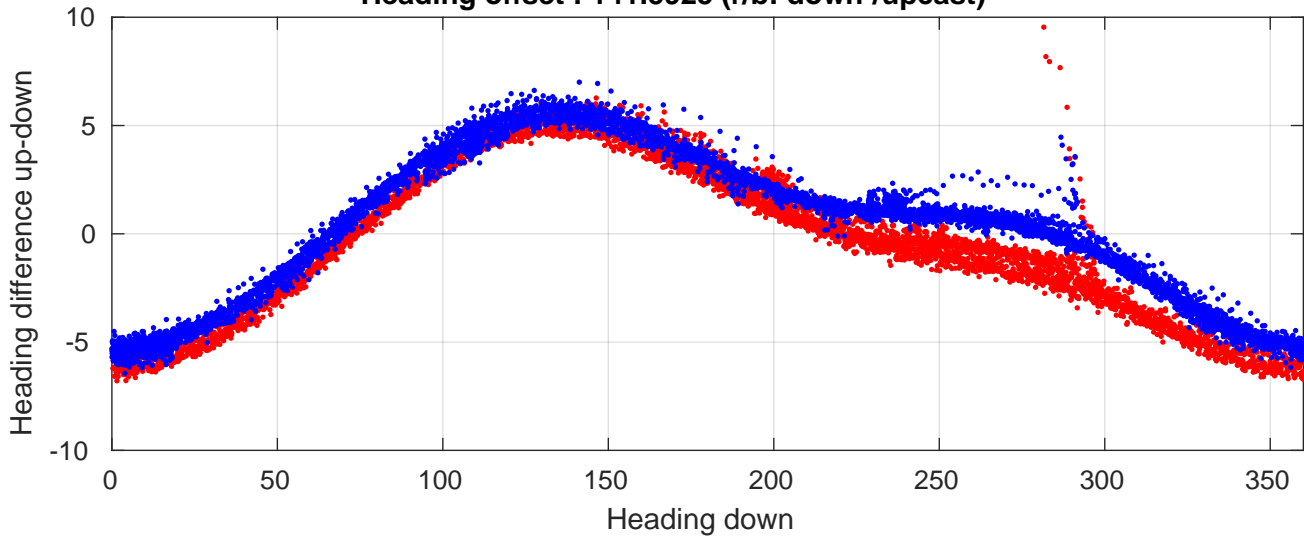

P06 station #111 (V2) Figure 6

Heading offset : 141.5925 (r/b: down-/upcast)

Pitch offset : -0.43839

Roll offset : -0.90932