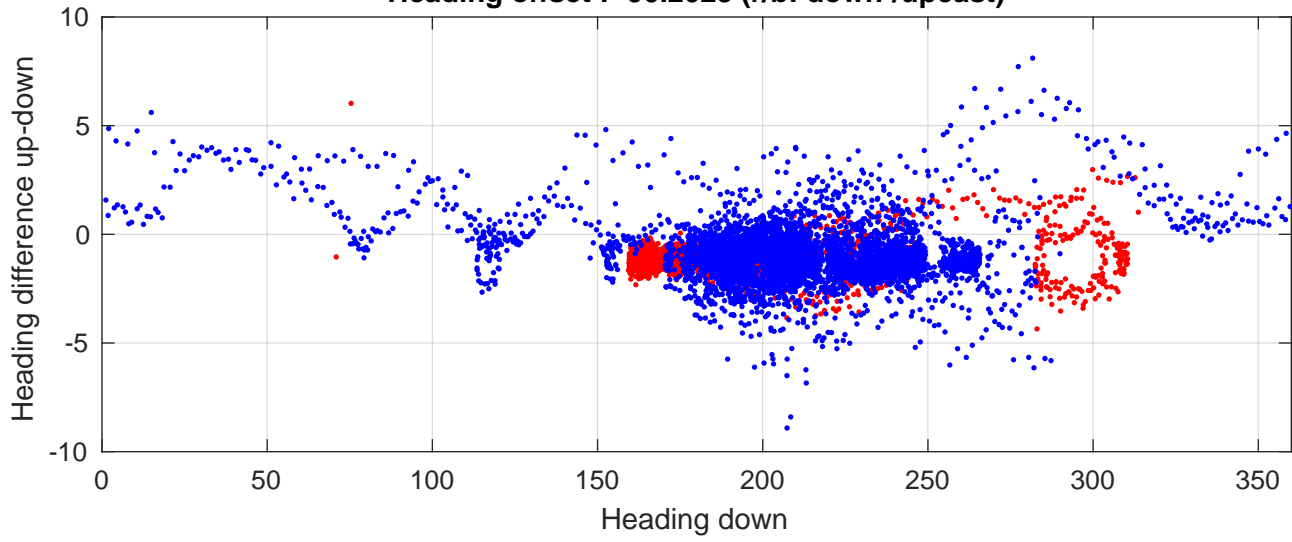

S4P station #37 (V8) Figure 6

Heading offset : -90.2023 (r/b: down/upcast)

Pitch offset : 2.1354

Roll offset : -2.5448