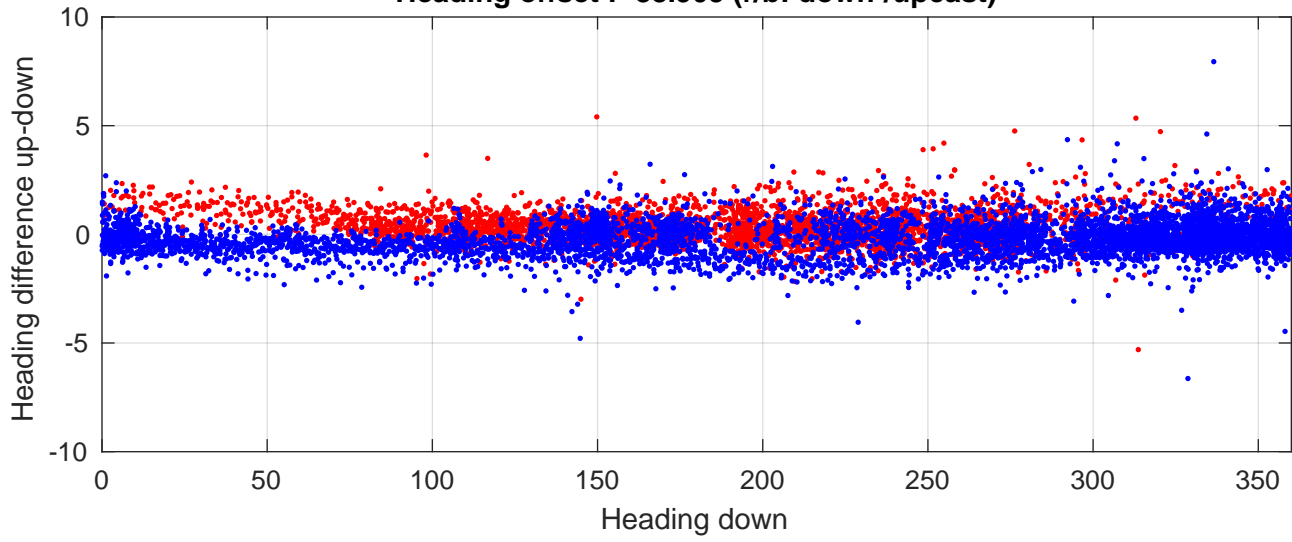

# S4P station #70 (V8) Figure 6

Heading offset : -88.905 (r/b: down-/upcast)

Pitch offset : 2.0707

Roll offset : -2.7694