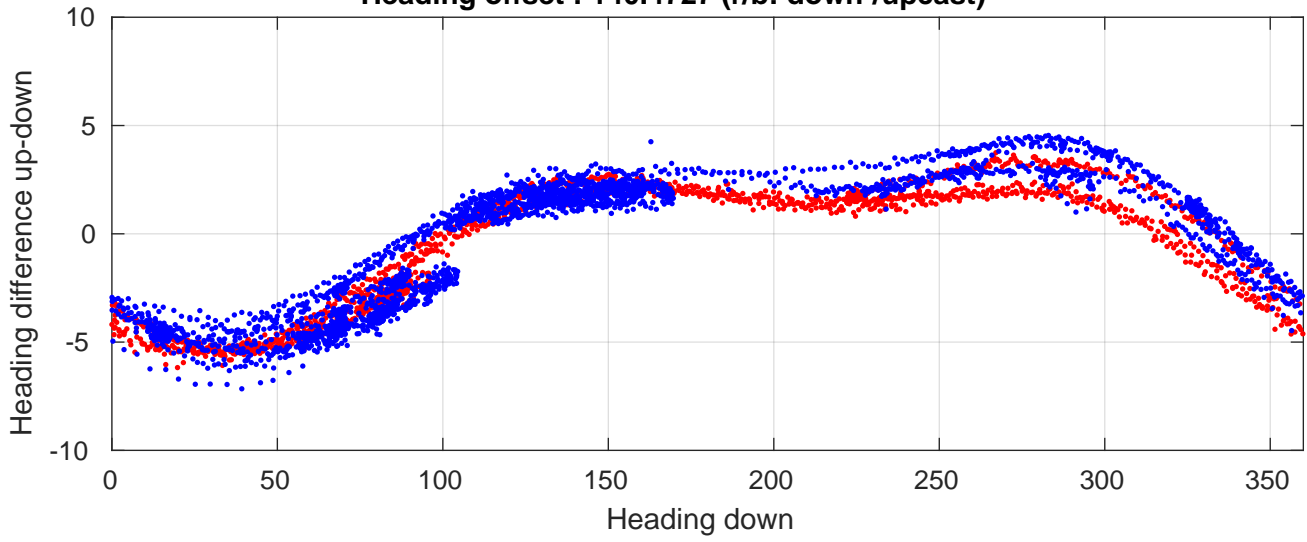

P06 station #62 (V2) Figure 6

Heading offset : 140.4727 (r/b: down-/upcast)

Pitch offset : 0.2473

Roll offset : -0.66732