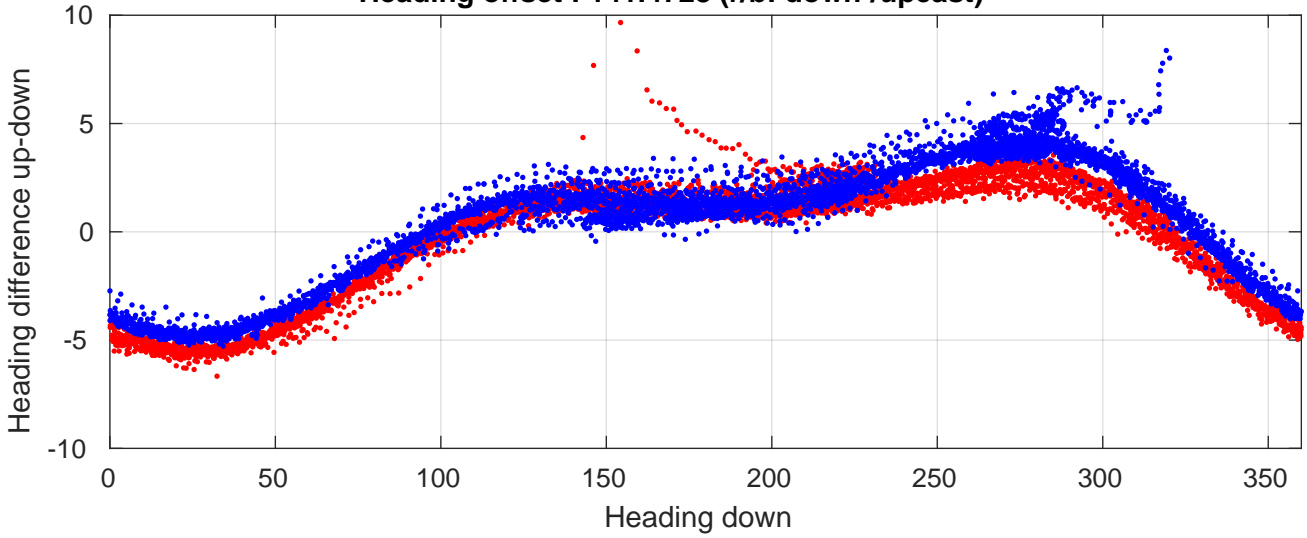

# P06 station #93 (V2) Figure 6

Heading offset : 141.4728 (r/b: down-/upcast)

Pitch offset : -0.74194

Roll offset : -1.0134