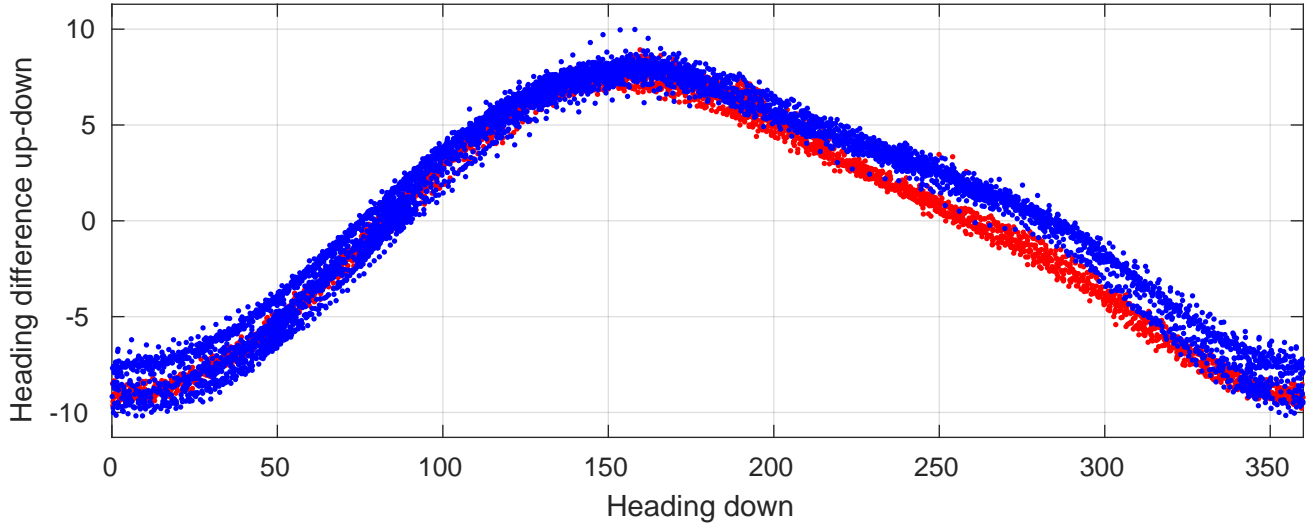

P06 station #156 (V2) Figure 6

Heading offset : 141.0228 (r/b: down-/upcast)

Pitch offset : -0.1865

Roll offset : -0.77908