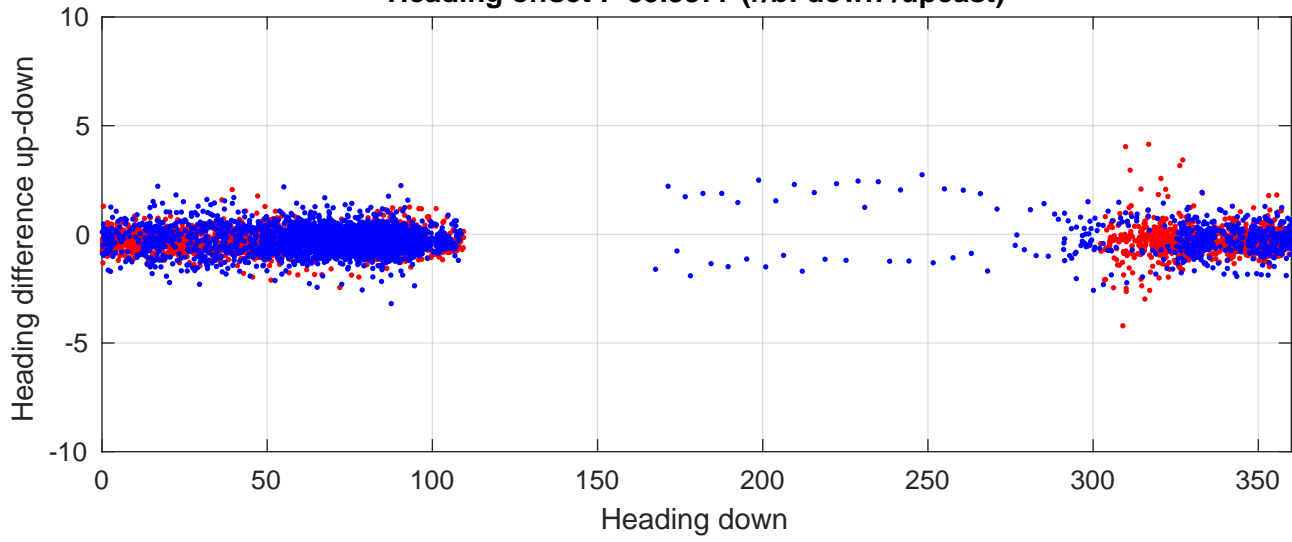

# S4P station #119 (V8) Figure 6

Heading offset : -89.3377 (r/b: down/upcast)

Pitch offset : 2.033

Roll offset : -3.0897