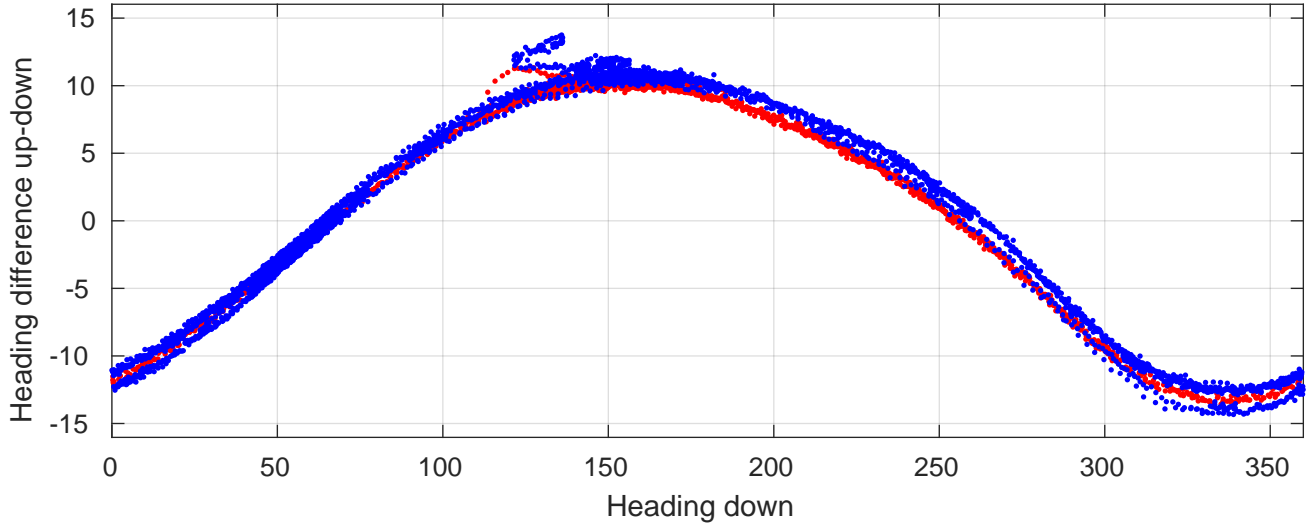

P06 station #245 (V2) Figure 6

Heading offset : 159.078 (r/b: down-/upcast)

Pitch offset : -0.31319

Roll offset : -0.66013