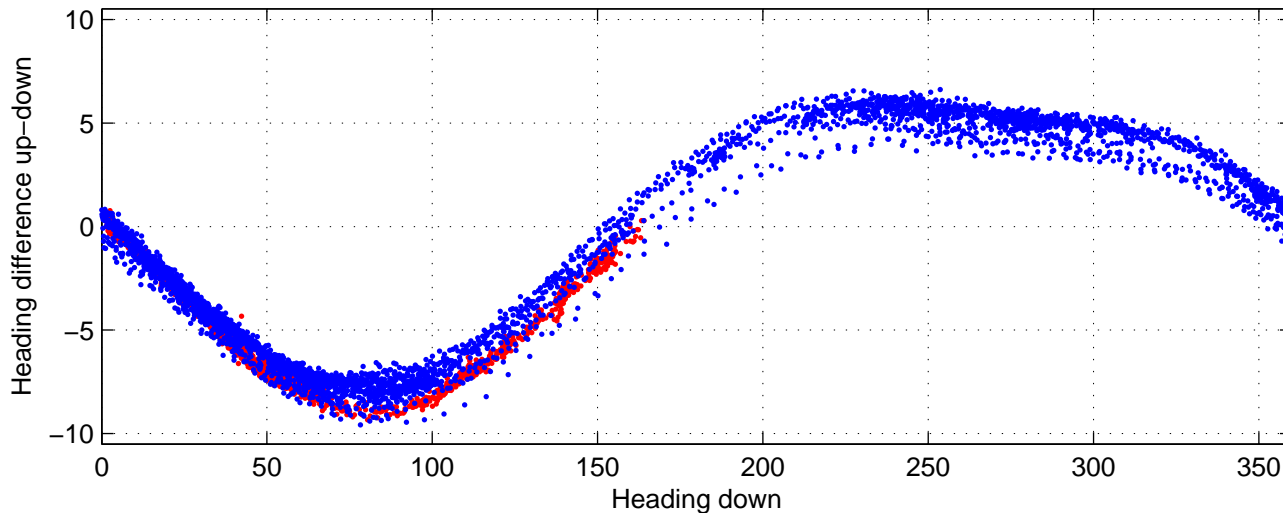

rh12062 (LADCP #222; V5) Figure 6

Heading offset : 78.7189 (r/b: down-/upcast)

Pitch offset : -0.3379

Roll offset : 0.062958