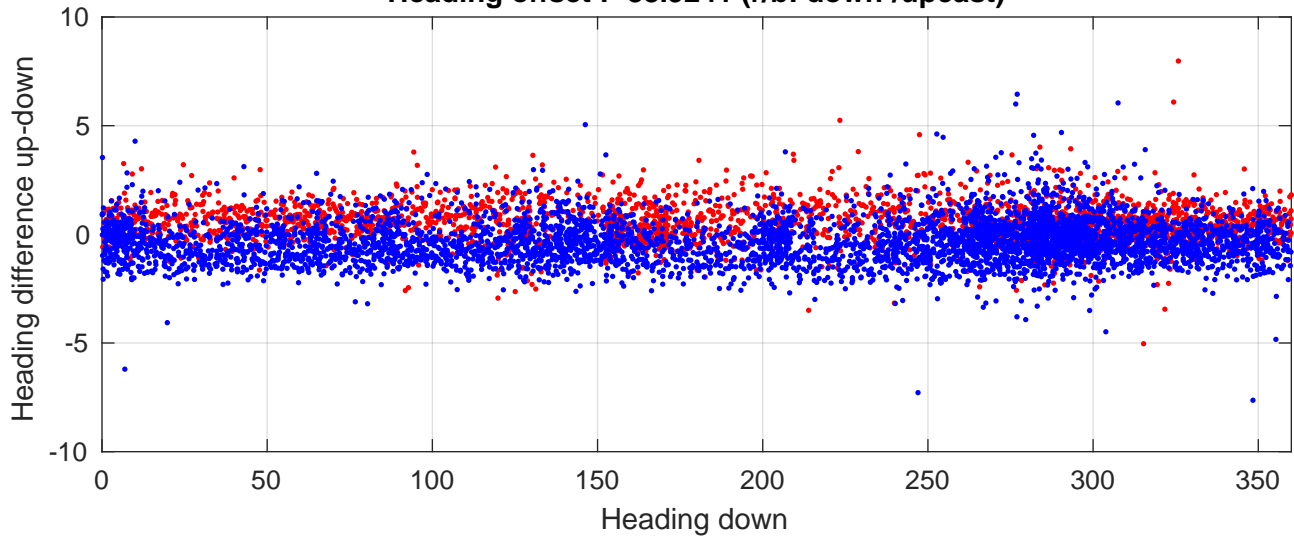

S4P station #24 (V8) Figure 6

Heading offset : -88.9241 (r/b: down/upcast)

Pitch offset : 2.0697

Roll offset : -2.7363