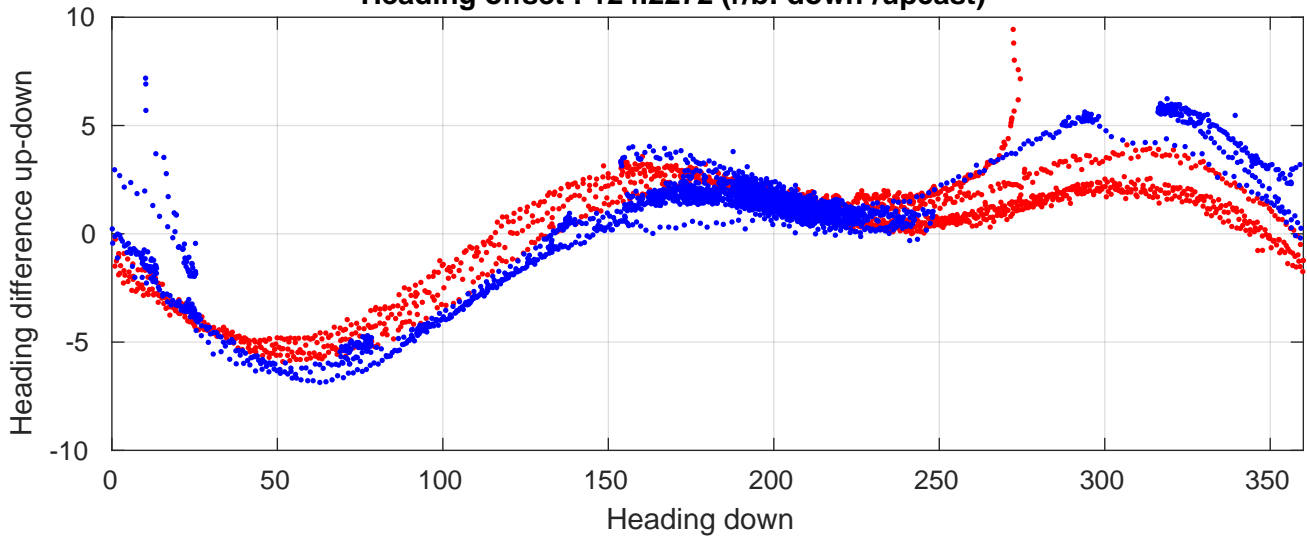

P06 station #22 (V2) Figure 6

Heading offset : 124.2272 (r/b: down-/upcast)

Pitch offset : -0.040792

Roll offset : -0.48665