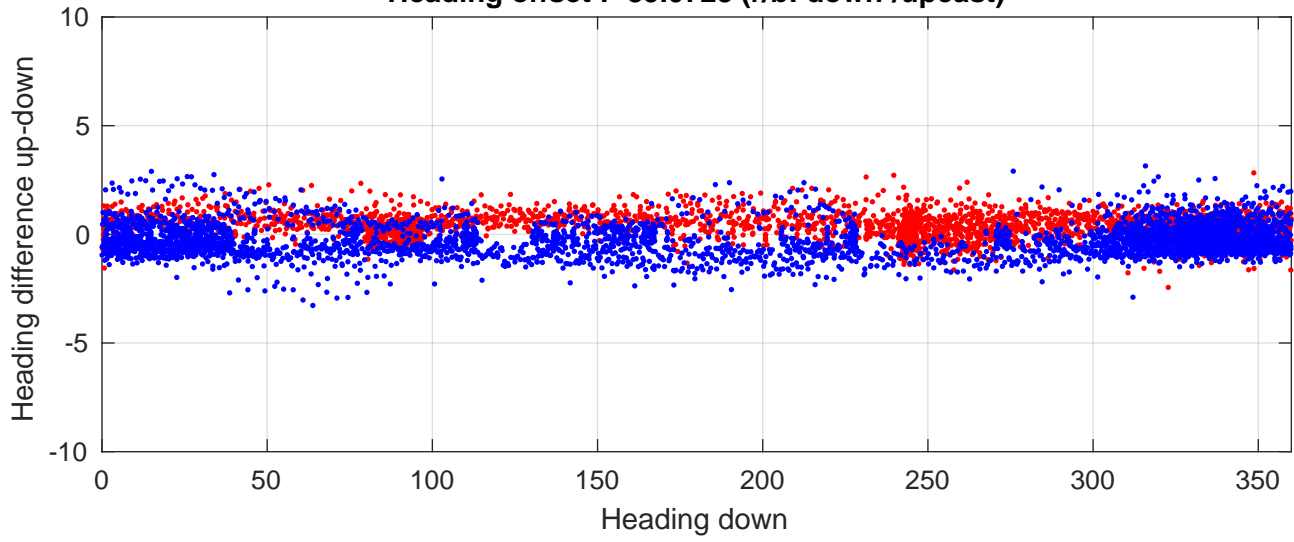

# S4P station #120 (V8) Figure 6

Heading offset : -89.0728 (r/b: down/upcast)

Pitch offset : 2.0743

Roll offset : -2.7531