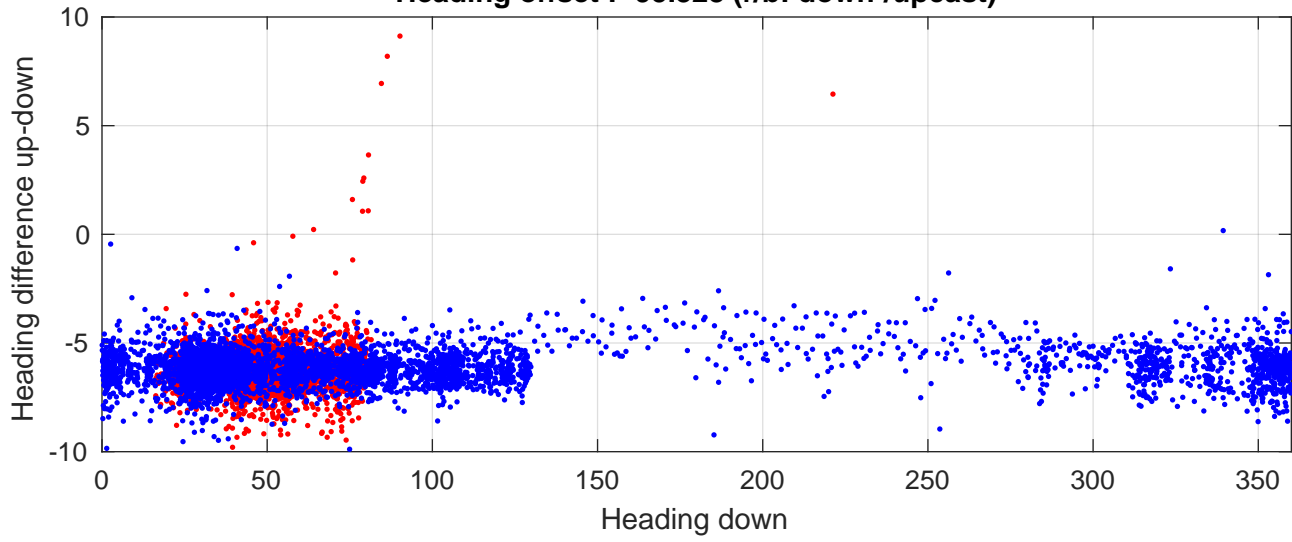

# S4P station #49 (V8) Figure 6

Heading offset : -95.328 (r/b: down-/upcast)

Pitch offset : 2.0662

Roll offset : -3.086