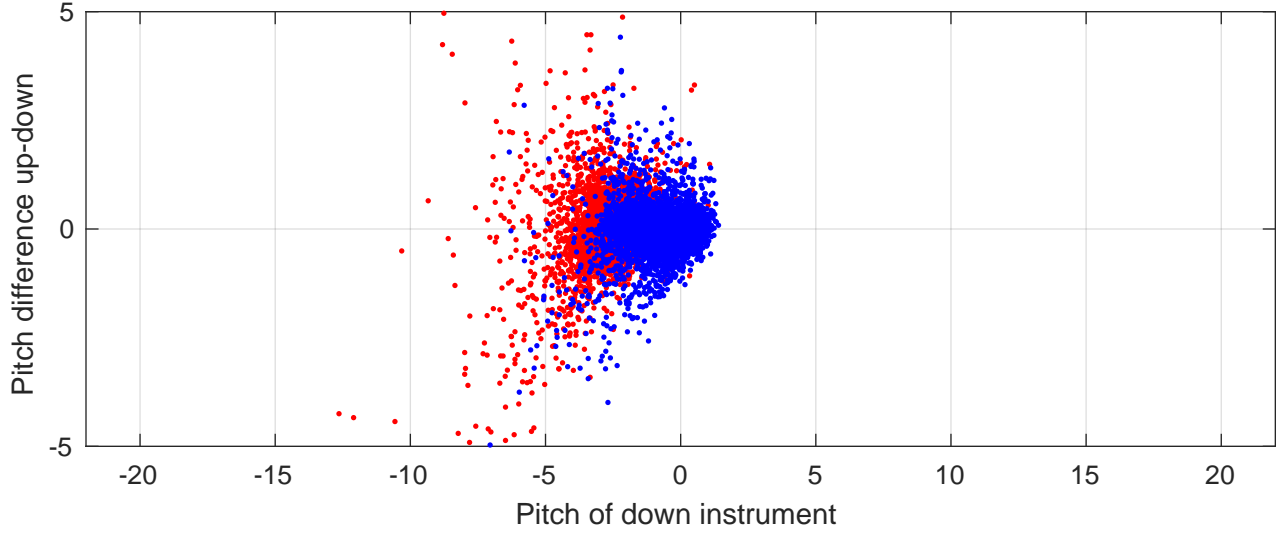

# S4P station #49 (V8) Figure 6

Heading offset : -95.328 (r/b: down-/upcast)

Pitch offset : 2.0662

Roll offset : -3.086