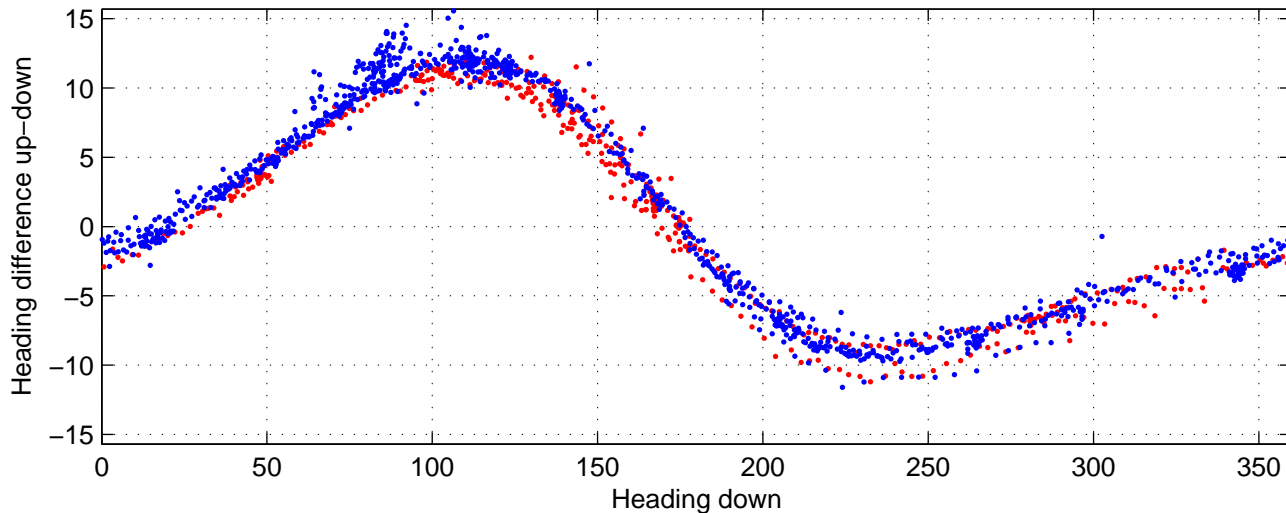

I08S station #1 (V2) Figure 6

Heading offset : -15.3934 (r/b: down-/upcast)

Pitch offset : 0.3546

Roll offset : 0.29562