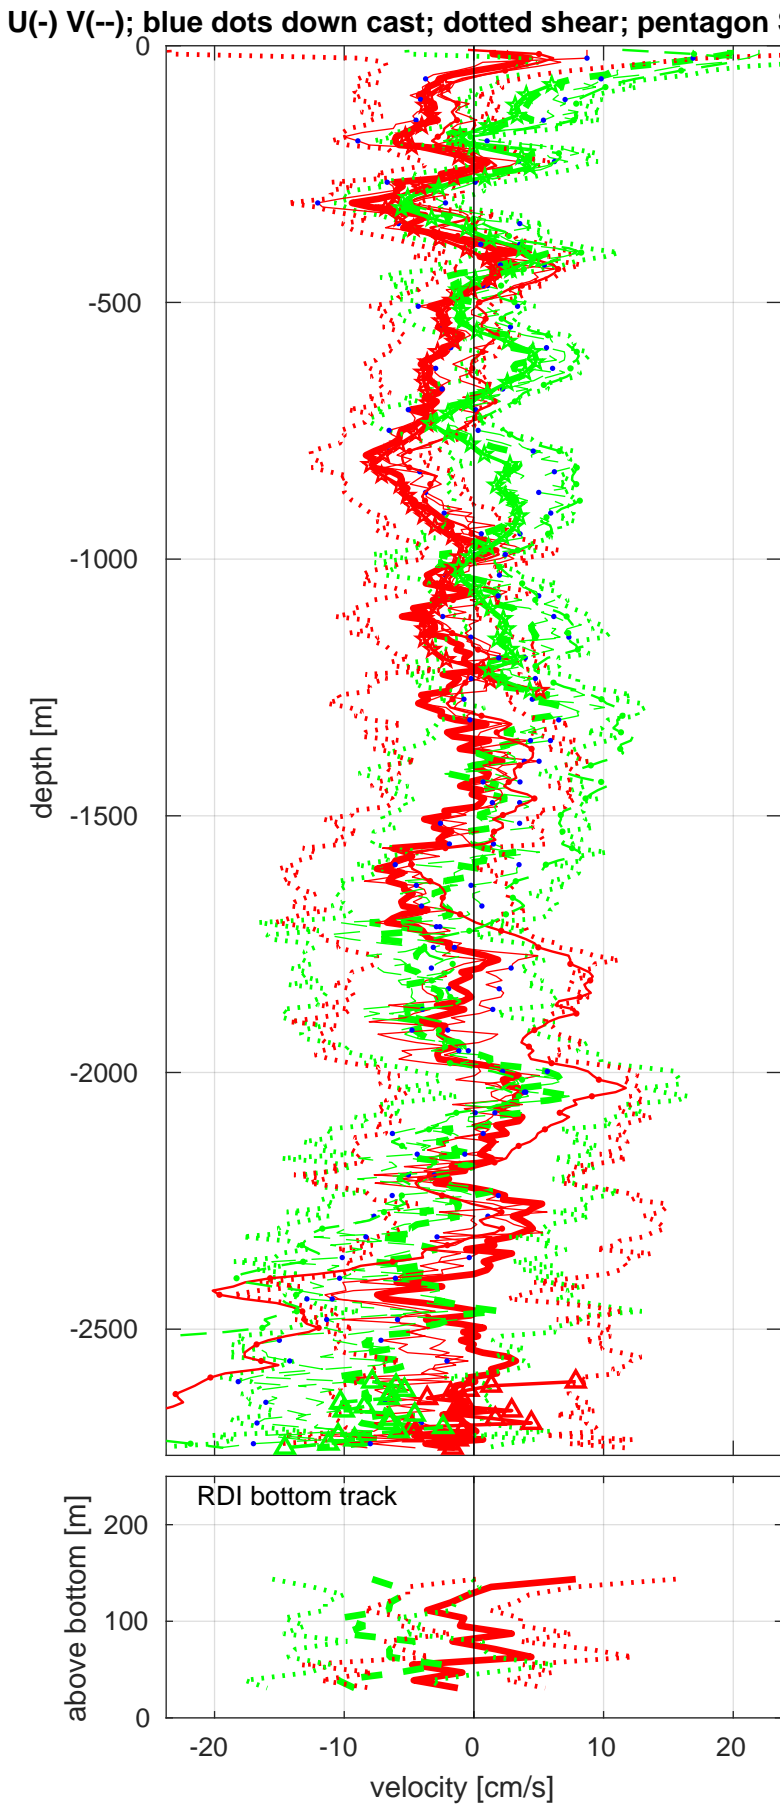

Station : P06 station #208 (V2) Figure 1

Start: 32°S 30.0915' 97°W 59.7327'
 16-Sep-2017 20:49:17
 End: 32°S 29.9928' 97°W 59.7179'
 16-Sep-2017 23:14:06
 u-mean: -2 [cm/s] v-mean -0 [cm/s]
 binsize do: 8 [m] binsize up: 8 [m]
 mag. deviation 16.9
 wdifff: 0.2 pglim: 0 elim 0.5
 bar:1.0 bot:1.0 sad:1.0
 weightmin 0.1 weightpower: 1.0
 max depth: 2740 [m] bottom: 2746 [m]