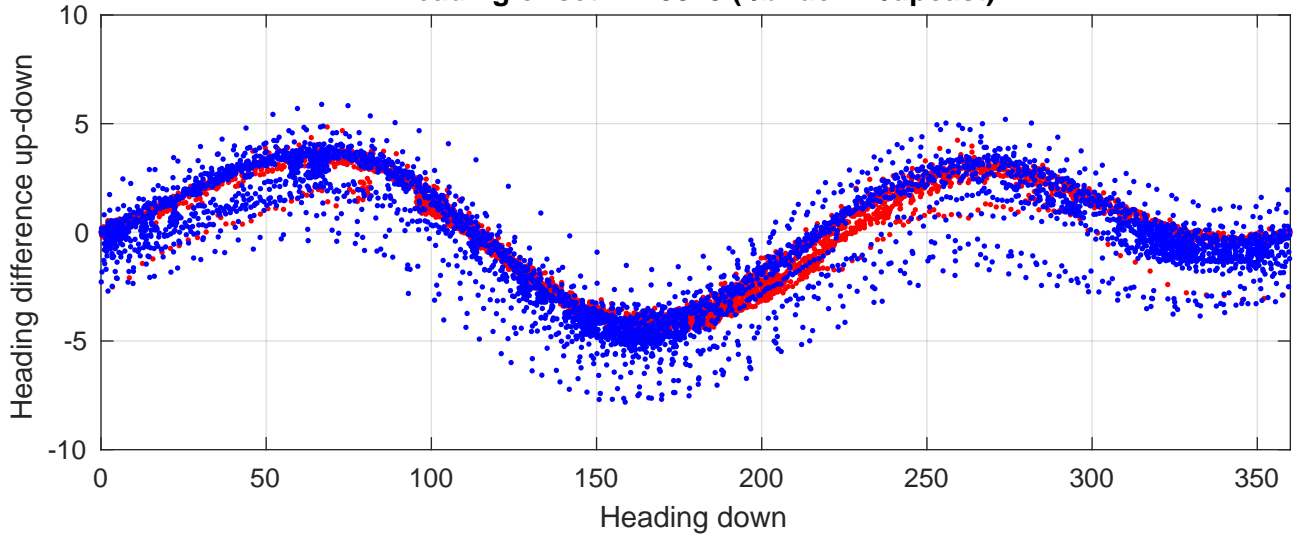

# I7N station #86 (V2) Figure 6

Heading offset : -2.5823 (r/b: down-/upcast)

Pitch offset : 0.25261

Roll offset : 0.73258