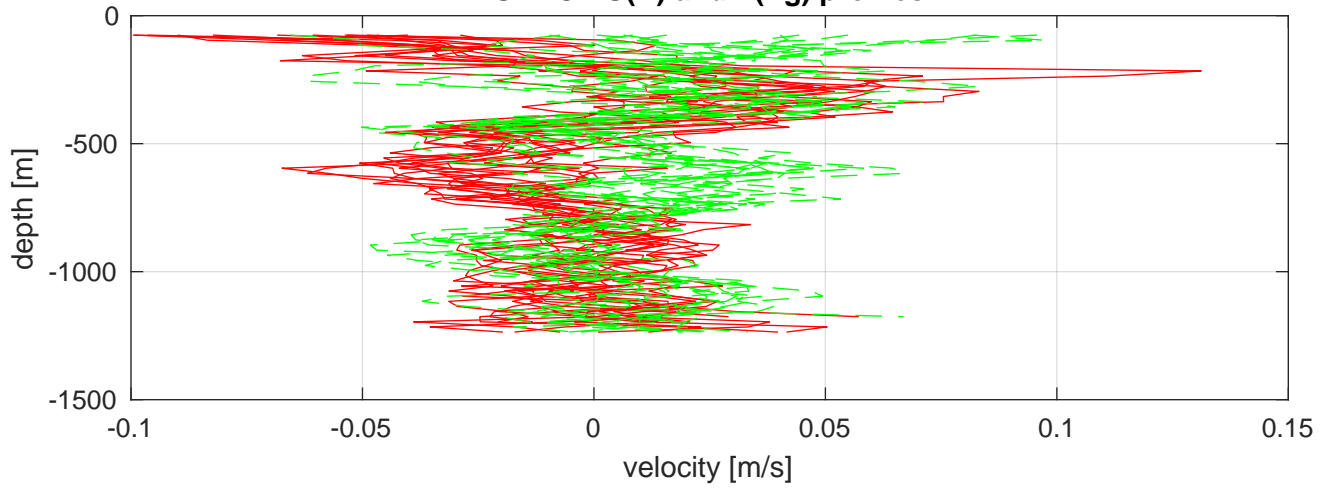

S4P station #81 (V8) SADCP U(-r) and V(-g) profiles

ship nav (g.) start (bp) end (kp) SADCP (rp)