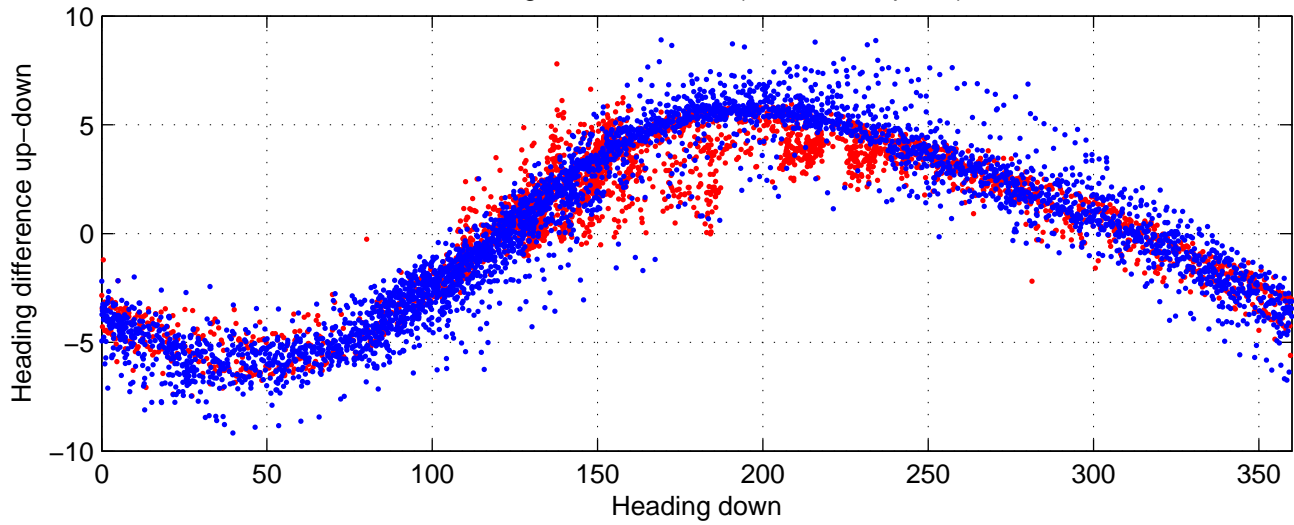

rh11741 (LADCP #187; V5) Figure 6

Heading offset : 88.2829 (r/b: down-/upcast)

Pitch offset : -0.80796

Roll offset : -1.4393