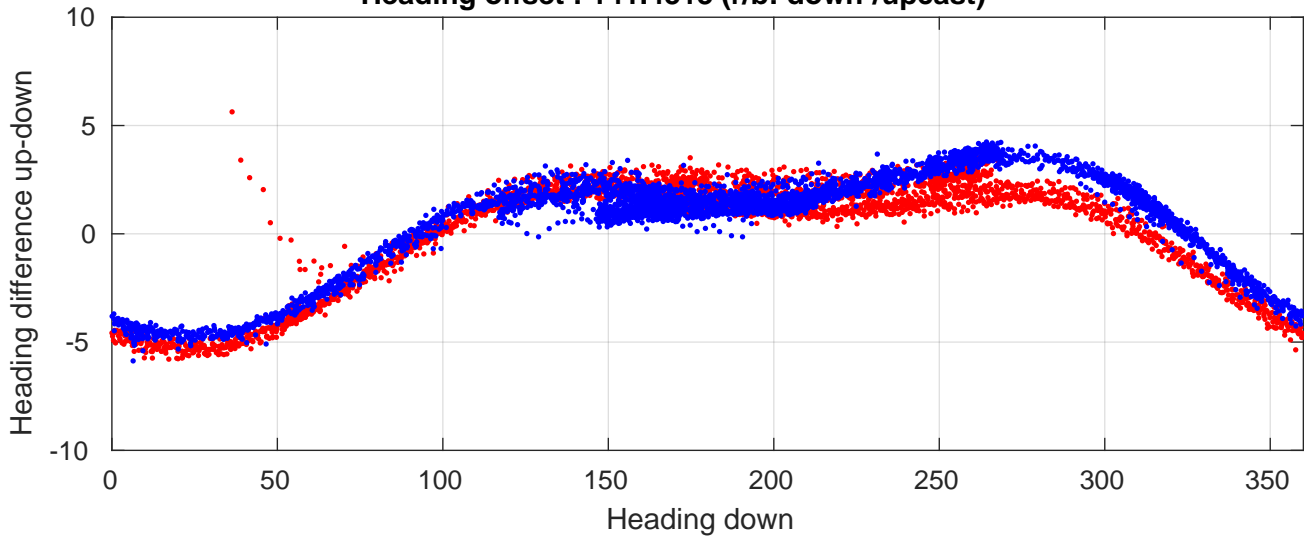

P06 station #80 (V2) Figure 6

Heading offset : 141.4313 (r/b: down-/upcast)

Pitch offset : -0.60038

Roll offset : -1.0251