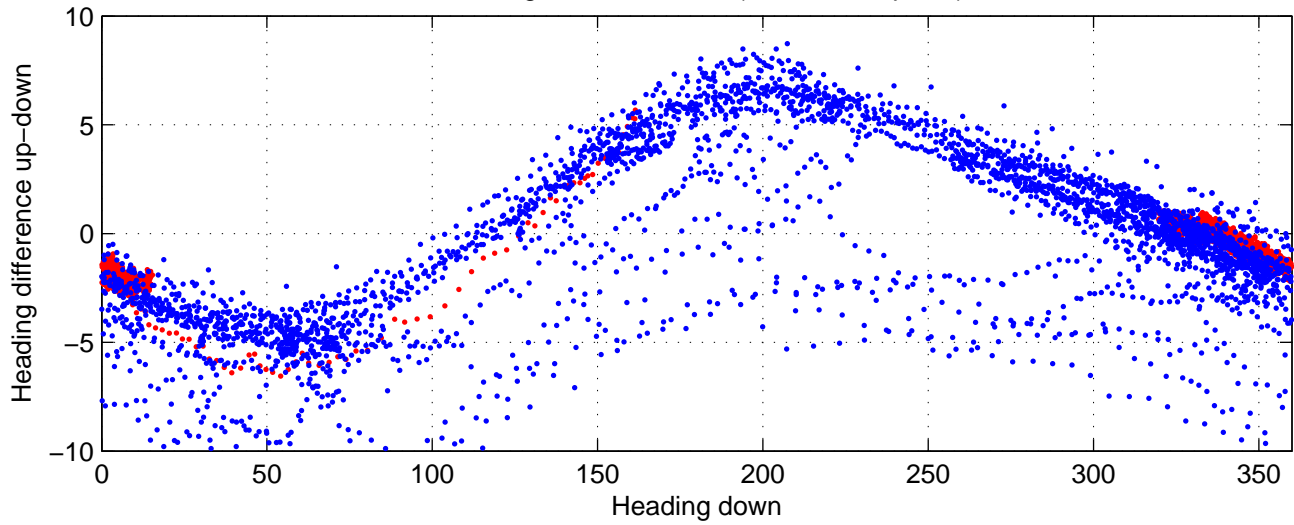

rh11302 (LADCP #142; V5) Figure 6

Heading offset : 89.0126 (r/b: down-/upcast)

Pitch offset : -1.1166

Roll offset : -1.1175