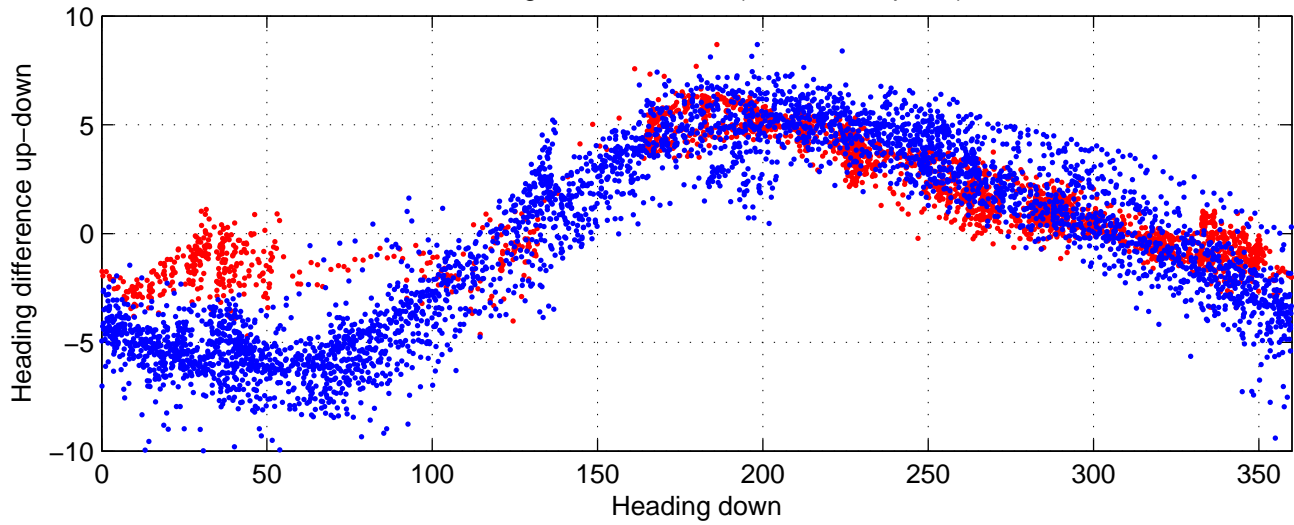

rh11491 (LADCP #161; V5) Figure 6

Heading offset : 88.8851 (r/b: down-/upcast)

Pitch offset : -0.93858

Roll offset : -1.395