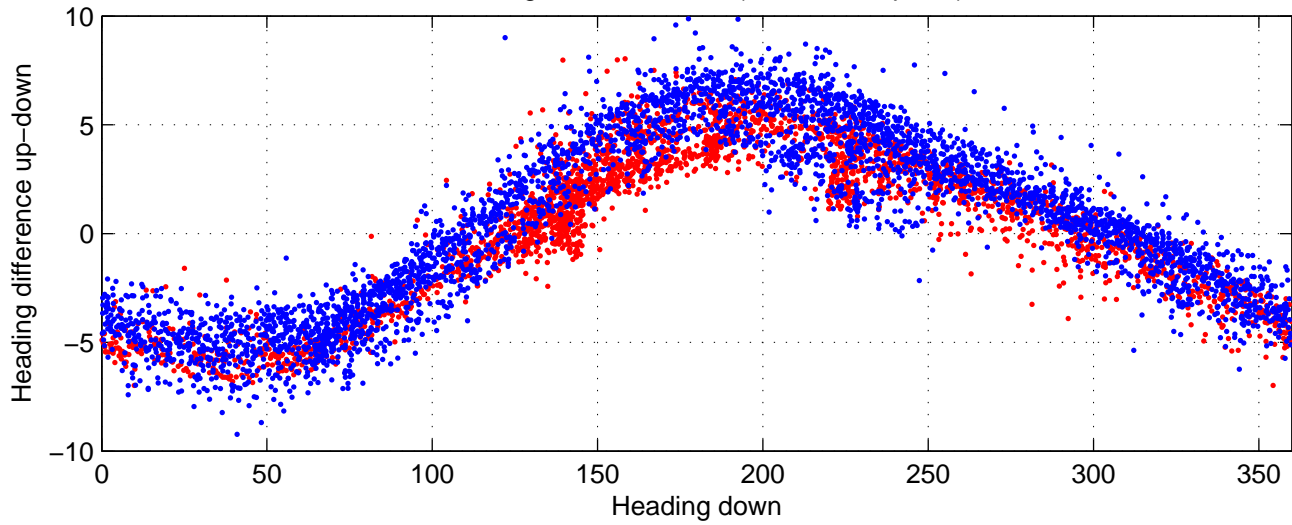

# rh11671 (LADCP #180; V5) Figure 6

Heading offset : 88.7086 (r/b: down-/upcast)

Pitch offset : -0.85231

Roll offset : -1.4707