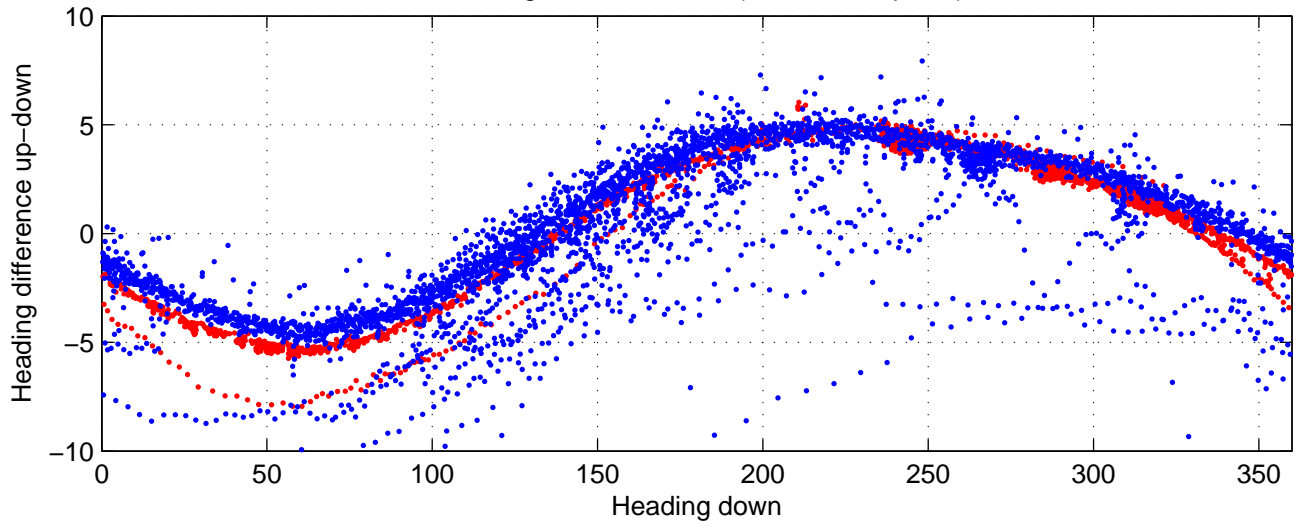

rh10901 (LADCP #098; V5) Figure 6

Heading offset : 88.4452 (r/b: down-/upcast)

Pitch offset : -0.91721

Roll offset : -0.87497