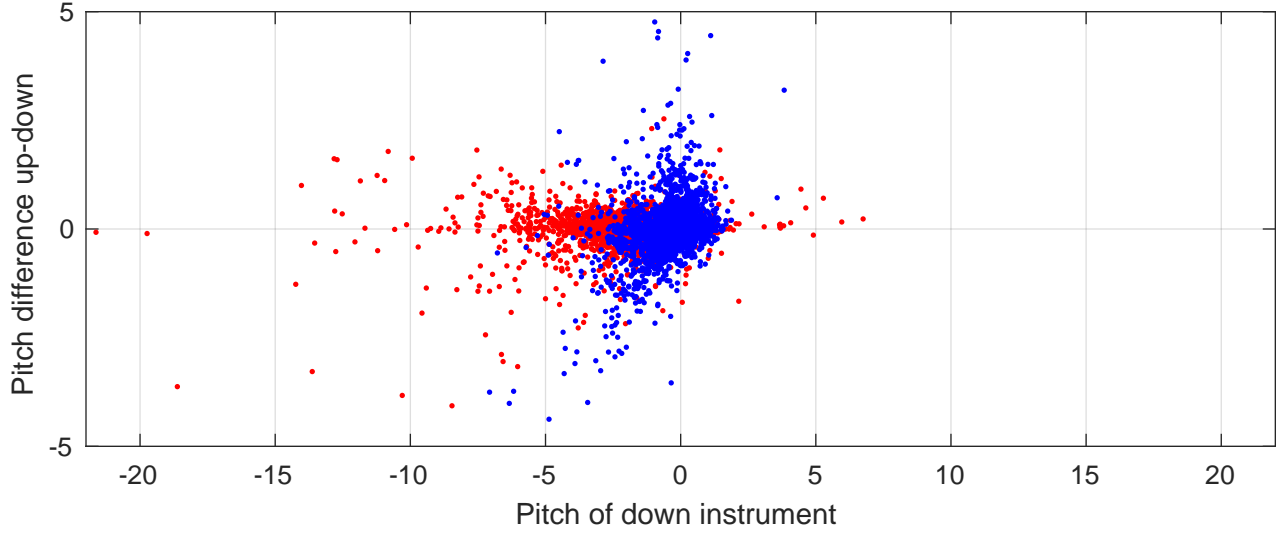

# S4P station #118 (V8) Figure 6

Heading offset : -89.1301 (r/b: down/upcast)

Pitch offset : 2.1039

Roll offset : -2.6545