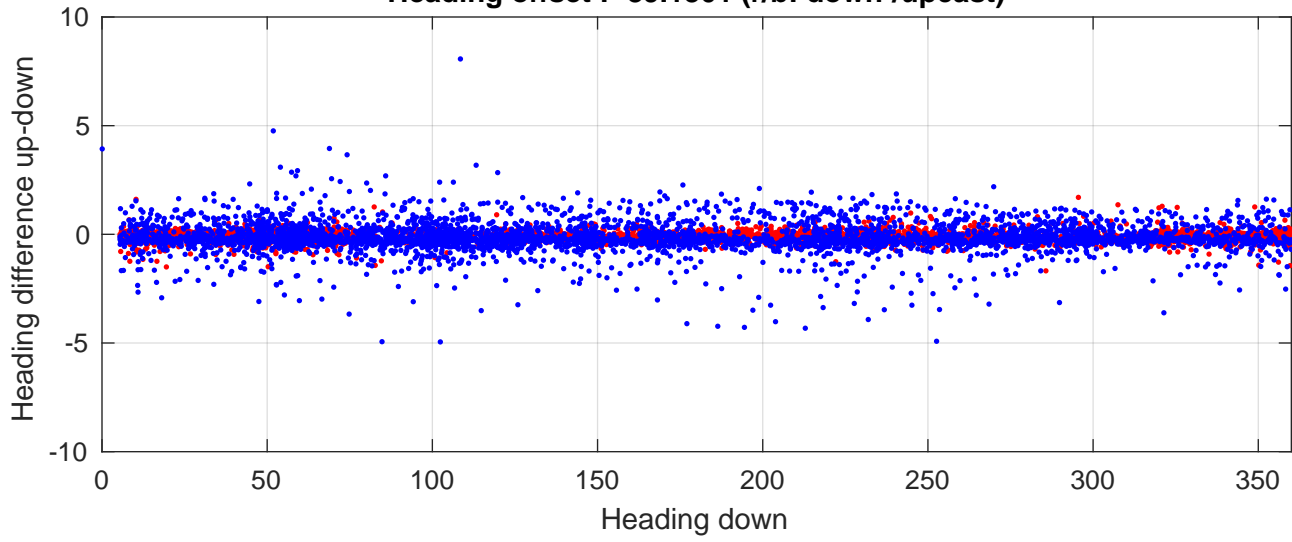

# S4P station #118 (V8) Figure 6

Heading offset : -89.1301 (r/b: down/upcast)

Pitch offset : 2.1039

Roll offset : -2.6545