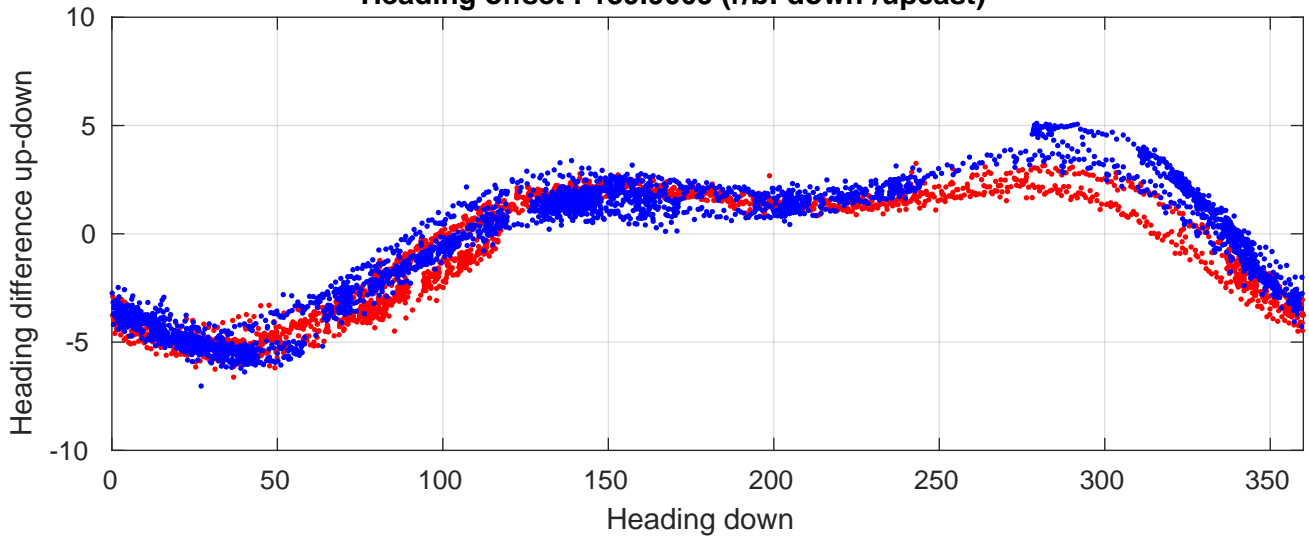

P06 station #57 (V2) Figure 6

Heading offset : 139.9009 (r/b: down-/upcast)

Pitch offset : 0.17765

Roll offset : -0.71516