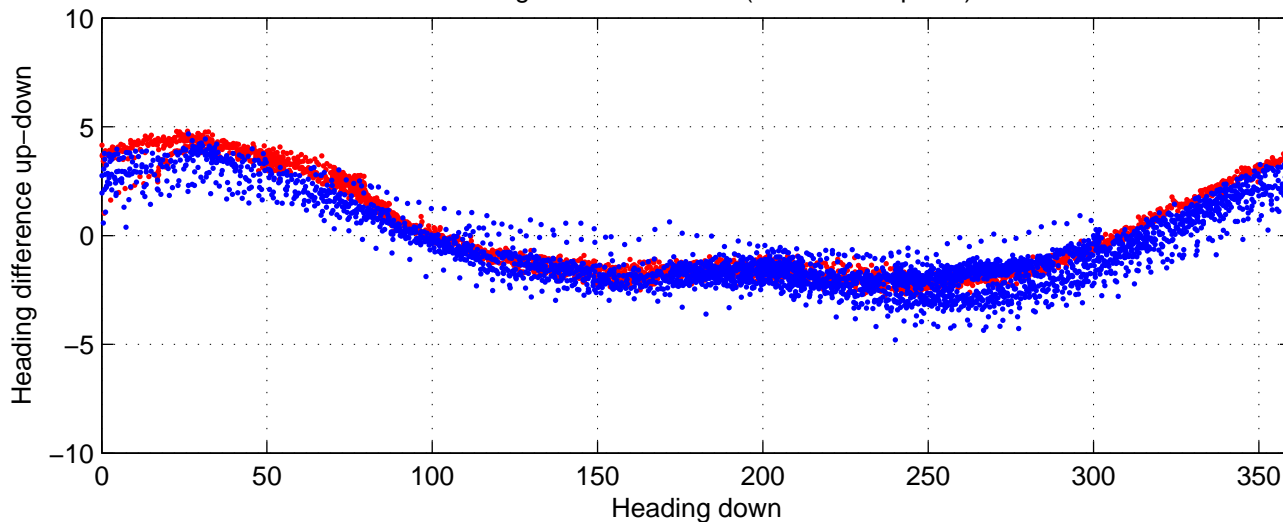

P16N station #197 (V7) Figure 6

Heading offset : -88.5082 (r/b: down-/upcast)

Pitch offset : -1.664

Roll offset : -1.3904