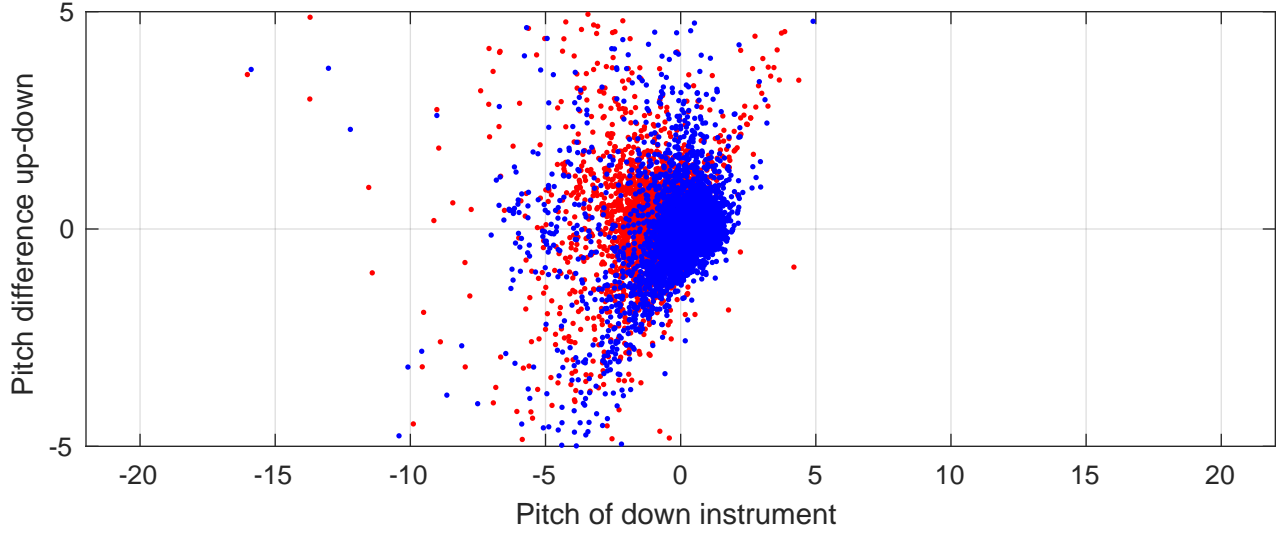

# S4P station #15 (V8) Figure 6

Heading offset : -89.0947 (r/b: down/upcast)

Pitch offset : 1.9185

Roll offset : -3.3909