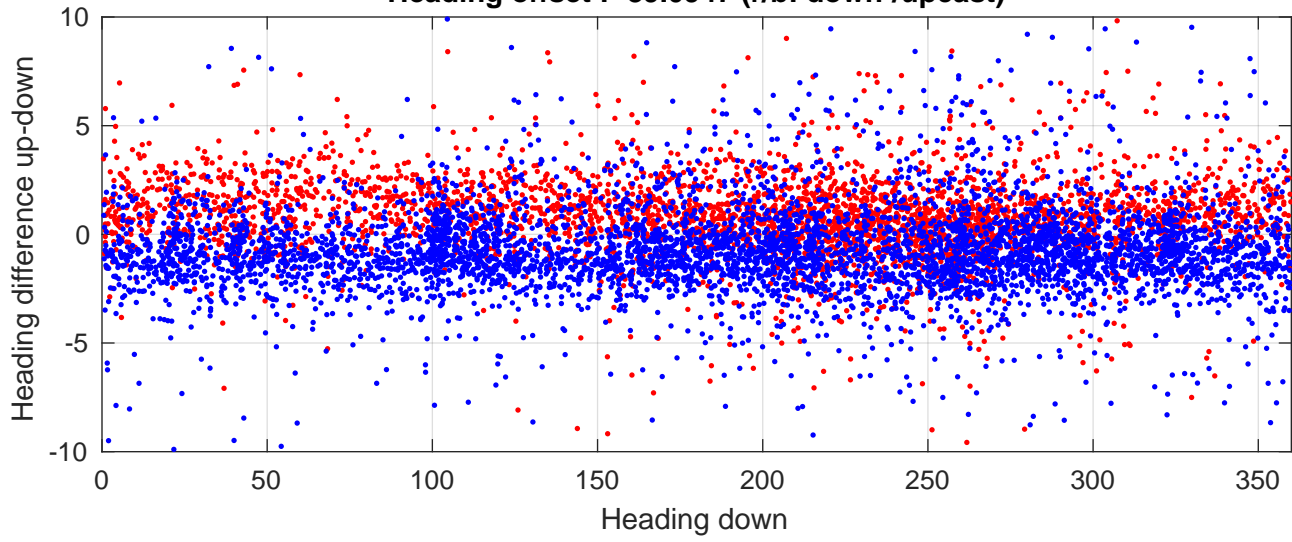

# S4P station #15 (V8) Figure 6

Heading offset : -89.0947 (r/b: down/upcast)

Pitch offset : 1.9185

Roll offset : -3.3909