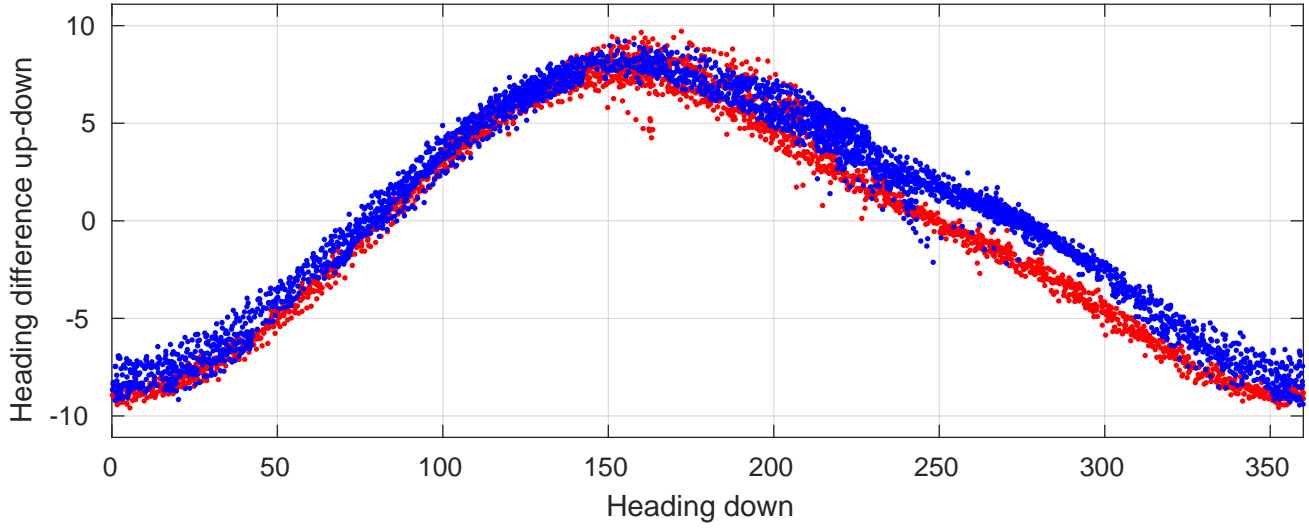

# P06 station #182 (V2) Figure 6

Heading offset : 140.7437 (r/b: down-/upcast)

Pitch offset : -0.046124

Roll offset : -0.79829