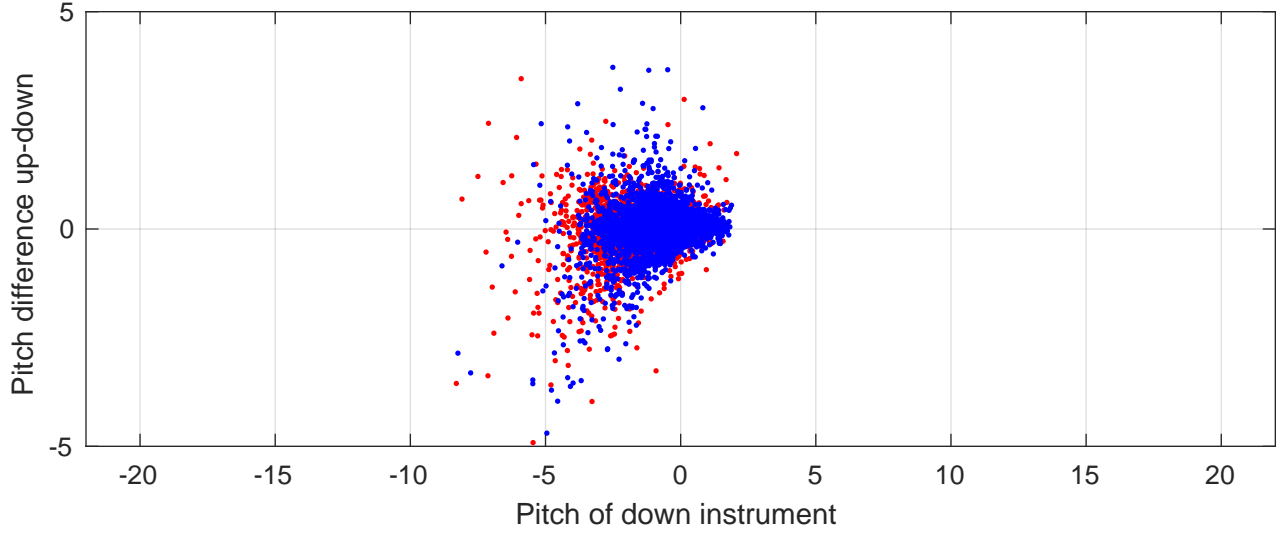

# S4P station #111 (V8) Figure 6

Heading offset : -89.0593 (r/b: down/upcast)

Pitch offset : 2.0338

Roll offset : -2.8674