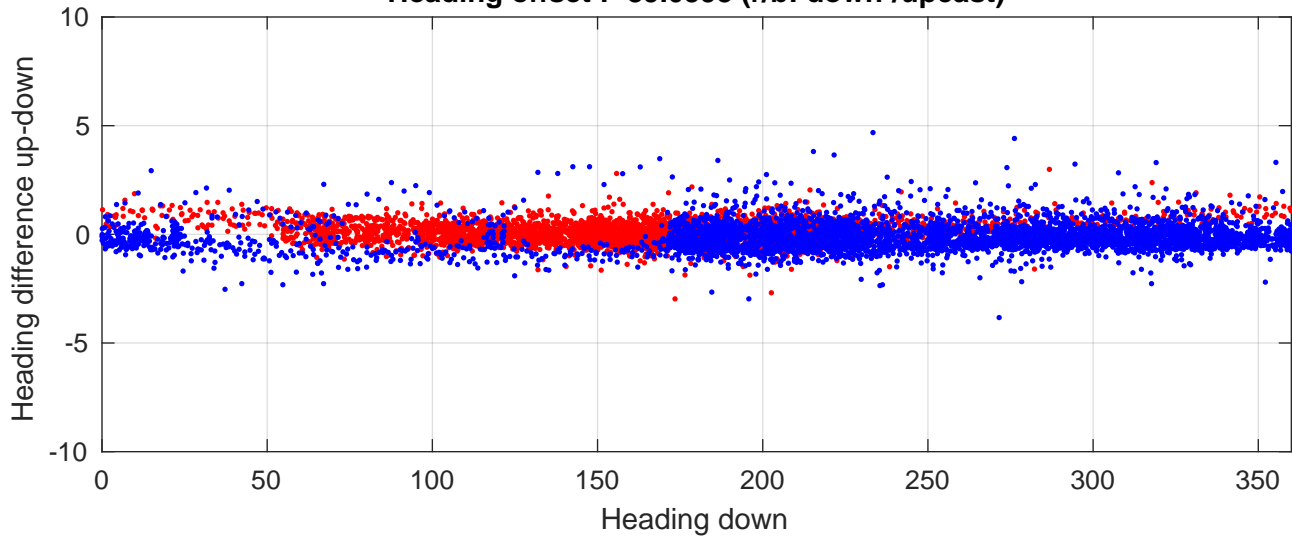

# S4P station #111 (V8) Figure 6

Heading offset : -89.0593 (r/b: down/upcast)

Pitch offset : 2.0338

Roll offset : -2.8674